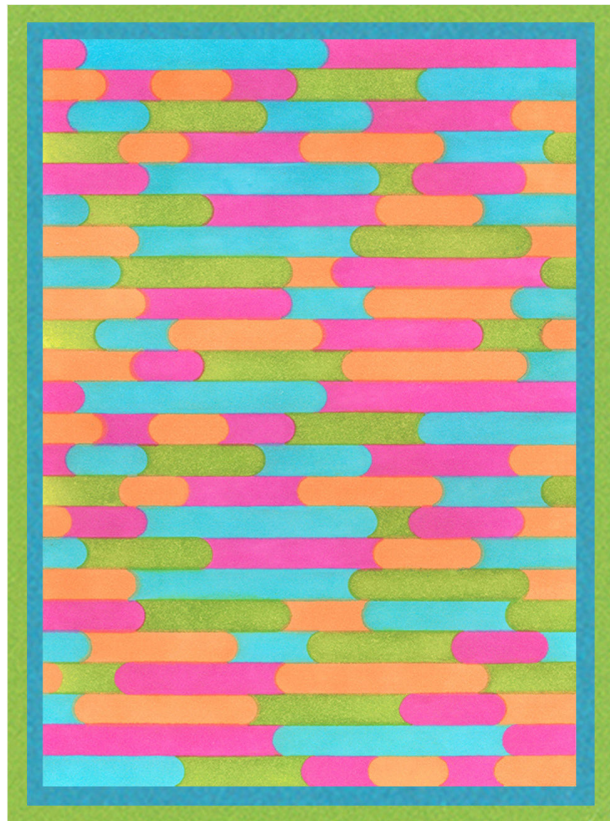

Watch the Video 

666586

Sizzix™ A6 Layered Stencils 4PK - Cosmopolitan, Around the Block by Stacey Park

Approximate Design Size:

5 1/4" x 8"

13.34cm x 20.32cm

666587

Sizzix™ A6 Layered Stencils 4PK - Cosmopolitan, Downtown by Stacey Park

Approximate Design Size:

5 1/4" x 8"

13.34cm x 20.32cm

666588

Sizzix™ A6 Layered Stencils 4PK - Cosmopolitan, Floral Impressions by Stacey Park

Approximate Design Size:

5 1/4" x 8"

13.34cm x 20.32cm