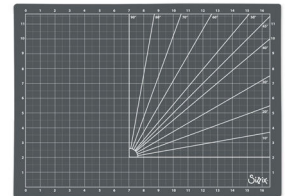

Making Essentials

662301

664821

662302

663474

664576

663709

663384

663473

662301-Sizzix™ Making Tool-Glue Gun (UK Version w/EU Adapter)

664821-Sizzix™ Accessory-Glue Sticks Clear, 20PK

662302-Sizzix™ Accessory-Glue Gun Stand

663474-Sizzix™ Making Essential-Permanent Adhesive Roller

664576-Sizzix™ Making Essential-Express Glue, 120ml

663709-Sizzix™ Making Essential-Foam Tape

663384-Sizzix™ Making Tool-Cutting Mat, A3

663473 Sizzix™ Making Essential - Maker's Tape, 2PK