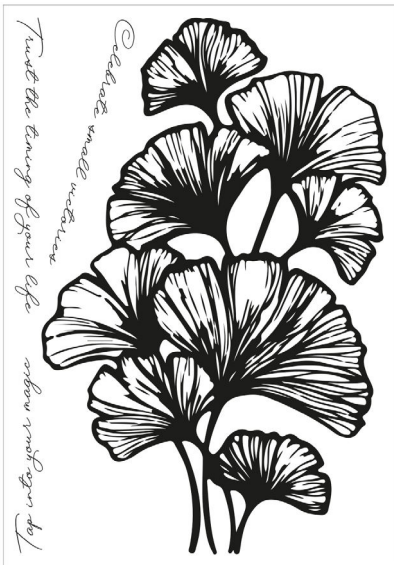

Approximate Design Size:

5 3/4" x 8 1/4"

14.61cm x 20.96cm

666592

Sizzix™ Clear Stamp Set - Cosmopolitan, Petals by Stacey Park

Approximate Design Size:

5 3/4" x 8 1/4"

14.61cm x 20.96cm

666593

Sizzix™ Clear Stamps Set 4PK - Cosmopolitan, Inspire by Stacey Park

Approximate Design Size:

5 1/4" x 8 1/8" - 1/2" x 3"
 13.34cm x 20.64cm - 1.27cm x 7.62cm

Trust the timing of your life
Celebrate small victories
Tap into your magic