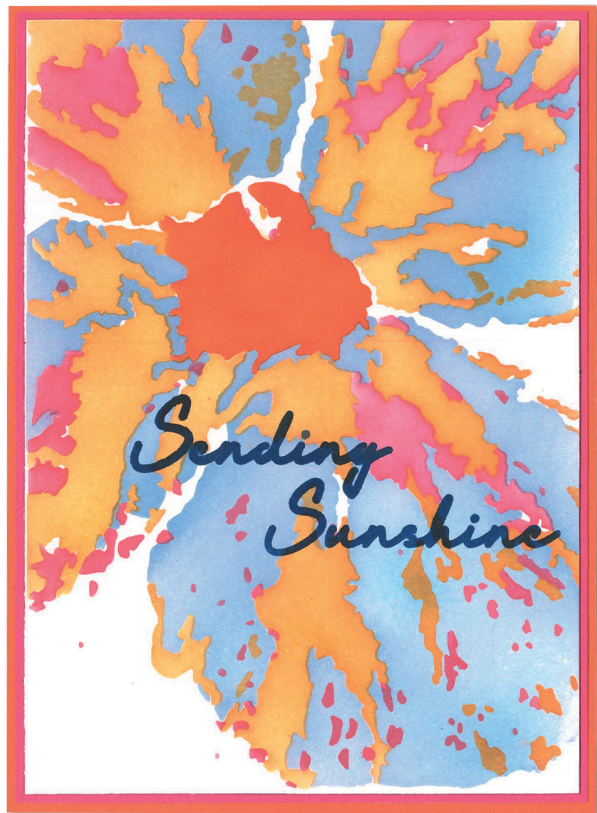

Approximate Design Size:

5 1/4" x 8"

13.34cm x 20.32cm

666588

Sizzix™ A6 Layered Stencils 4PK - Cosmopolitan, Floral Impressions by Stacey Park

Approximate Design Size:

5 1/4" x 8"

13.34cm x 20.32cm