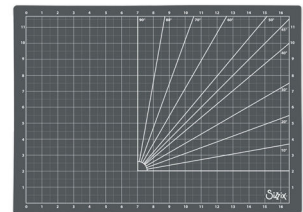

Adhesives and Making Essentials

662301

664821

662302

663474

664576

663709

663384

656159

665092

656802

662301 - Sizzix™ Making Tool - Glue Gun (UK Version w/EU Adapter)

664821 - Sizzix™ Accessory - Glue Sticks Clear, 20PK

662302 - Sizzix™ Accessory - Glue Gun Stand

663474 - Sizzix™ Making Essential - Permanent Adhesive Roller

664576 - Sizzix™ Making Essential - Express Glue, 120ml

663709 - Sizzix™ Making Essential - Foam Tape

663384 - Sizzix™ Making Tool - Cutting Mat, A3

656159 - Sizzix™ Accessory - Premium Crease Pad, Extended

665092 - Sizzix™ Accessory - Premium Crease Pad

656802 - Sizzix™ Making Essential - Adhesive Sheets