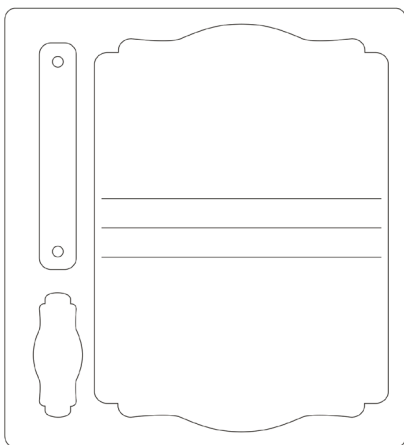

Approximate Design Size:

3 3/4" x 2 1/4" x 3/4"

9.53cm x 5.72cm x 1.91cm

Features a unique decorative edge and allows the maker to add inner pages that use the same edge!

666498

Sizzix® ScoreBoards™ XL Die - Storage Box by Eileen Hull®

Approximate Design Size:

4 1/4" x 4" x 4"

10.80cm x 10.16cm x 10.16cm

Add a hinge, use the lid and base separately, or even connect multiple together to create a storage system!

666511

Sizzix® 3D Textured Impressions® A5 Embossing Folder
– Lace by Eileen Hull®