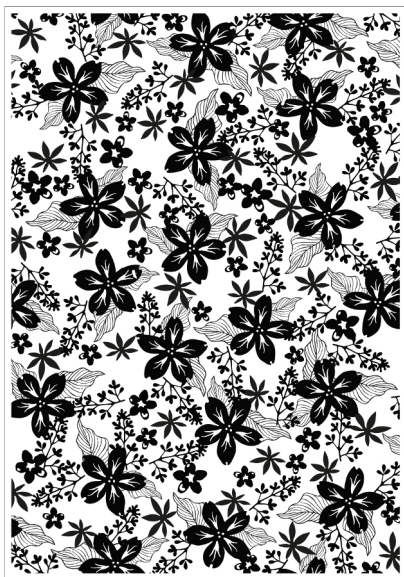

Approximate Design Size:

5 3/4" x 8 1/4"

14.61cm x 20.96cm

666592

Sizzix™ Clear Stamp Set - Cosmopolitan, Petals by Stacey Park

Approximate Design Size:

5 3/4" x 8 1/4"

14.61cm x 20.96cm

666593

Sizzix™ Clear Stamps Set 4PK - Cosmopolitan, Inspire by Stacey Park

Approximate Design Size:

5 1/4" x 8 1/8" - 1/2" x 3"
 13.34cm x 20.64cm - 1.27cm x 7.62cm

Trust the timing of your life
Celebrate small victories
Tap into your magic