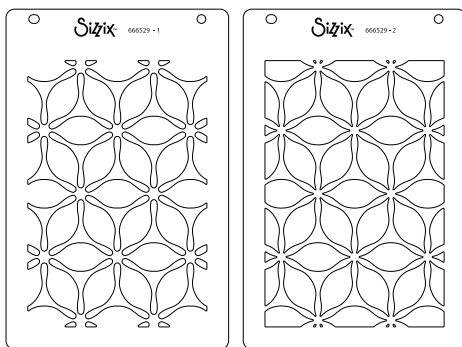

Works with Sizzix™ A6 Layered Stencils 4PK
– Defined Petals (666529) on page 14

666520

Sizzix™ Layered Stencils 4PK – Botanical Border by Jennifer Ogborn

Approximate Design Size:

6" x 6"

15.24cm x 15.24cm

“This Layered Stencil is perfect for Spring and Summertime makes! I’m looking forward to creating sweet Spring themed cards and invitations and personalising with a perfectly placed stamped sentiment in the centre. Strawberries are an iconic shape for this season and a key trend for 2024 so I can’t wait to get creative with this fresh design! It is super easy to layer up and you can even use some of the elements independently, but in my opinion, strawberries and flowers are a winning combination!”

Jessica Slack
Creative Designer

666528

Sizzix™ Layered Stencils 4PK – Strawberry Wreath by Jennifer Ogborn

Approximate Design Size:

6" x 6"
15.24cm x 15.24cm

666529

Sizzix™ A6 Layered Stencils 4PK – Defined Petals by Sizzix

NEW
A6
SIZE

Approximate Design Size:

5 1/4" x 8"

13.34cm x 20.32cm

Additional Information:

Works with Sizzix® 3-D Textured Impressions® Embossing Folder – Defined Petals (666210) on page 11

666530

Sizzix™ A6 Layered Stencils 4PK – Geo Crystals by Sizzix

NEW
A6
SIZE

Approximate Design Size:

5 1/4" x 8"

13.34cm x 20.32cm

Additional Information:

Works with Sizzix® Multi-Level Textured Impressions® Embossing Folder - Geo Crystals (665970) – Available Now

666531