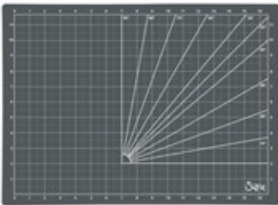

Making Essentials

663575

656802

664576

663474

663384

663533

663575 - Sizzix™ Making Essential - Release Sheets, 4" x 6", 25 Pack