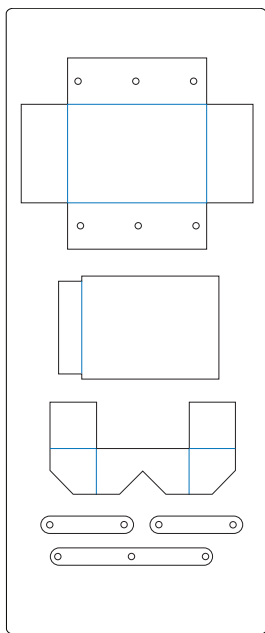

Watch Eileen's Overview Video

Join Eileen as she talks you through the inspiration and story behind the collection as well as other great products that complement it perfectly!

660768

Sizzix® ScoreBoards™ XL Die - Box, Cantilever Sewing Box by Eileen Hull®

Approximate Design Size:

6 1/4" x 4 1/2" x 2 1/4"
15.9cm x 11.4cm x 5.7cm

660767

Sizzix® ScoreBoards™ Die - Needle Book by Eileen Hull®

Approximate Design Size:

3 5/8" x 5" - 7/8" x 2"

12.7cm x 9.2cm - 5.1cm x 2.2cm

660766

Sizzix® Bigz™ Die - Embroidery Hoop by Eileen Hull®

Approximate Design Size:

4 3/8" x 5" - 4" x 4"

12.7cm x 11.1cm - 10.2cm x 10.2cm

The Embroidery Hoop (660766) fits perfectly on the cover of these journals.