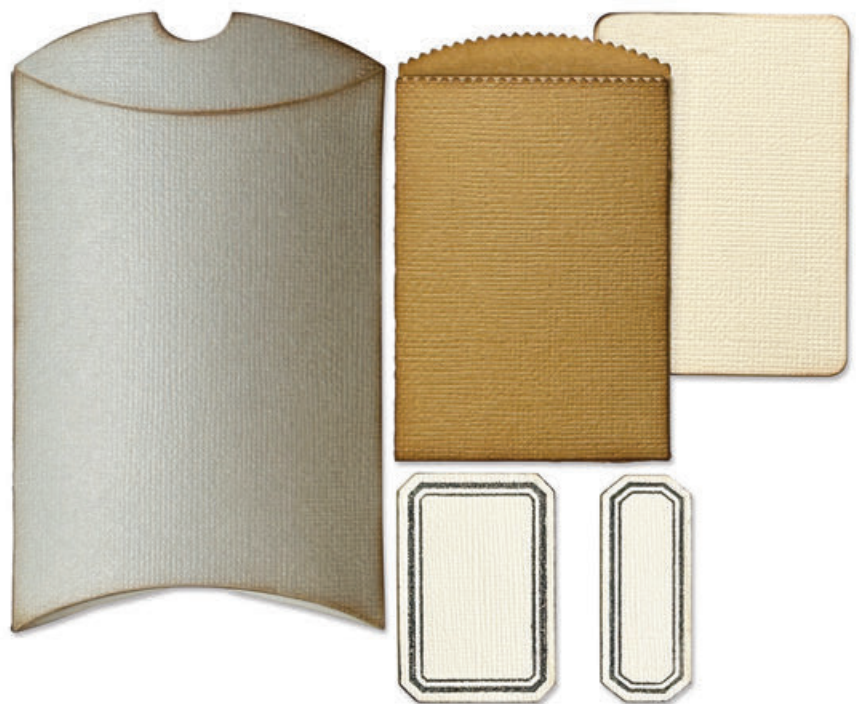

Approximate Design Size:

4 5/8" x 3 1/8" x 7/8" - 3 1/8" x 2 1/4" x 1/8"

11.75cm x 7.94cm x 2.22cm - 7.94cm x 5.72cm x 0.32cm