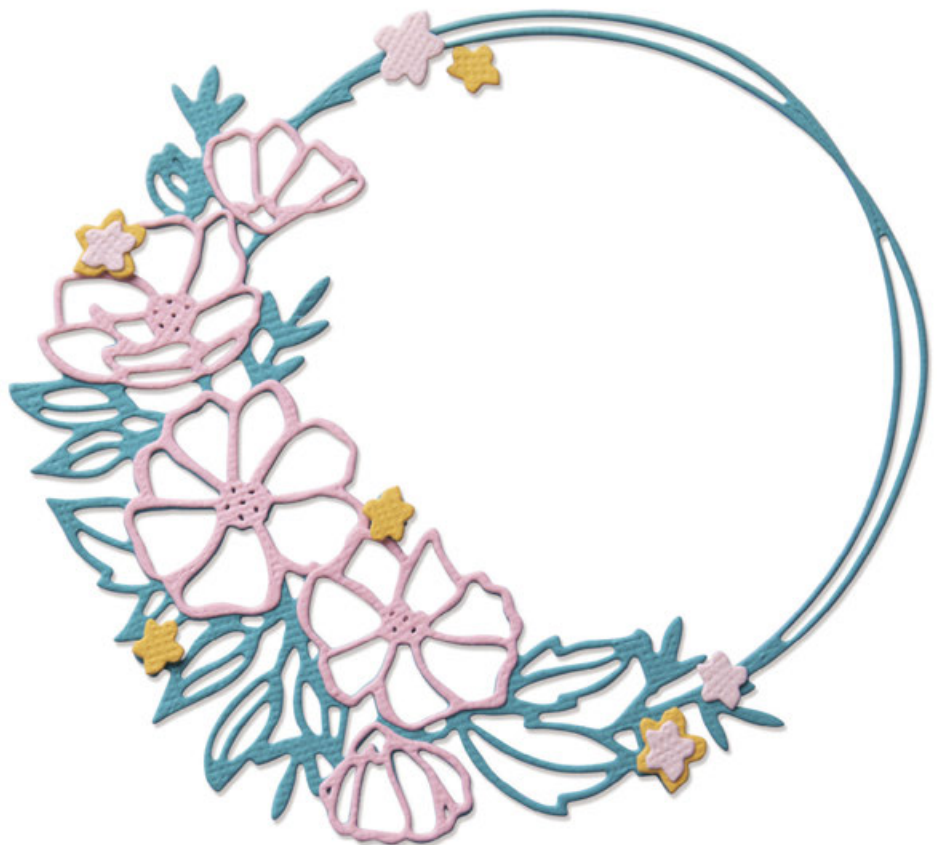

Additional Information:

Requires Sizzix® Accessory - Precision Base Plate (660470). Works with Sizzix™ Making Essential - Shaker Panes, Circles (665448) and Sizzix Framelits Die Set 6PK - Circle Frames (665660)