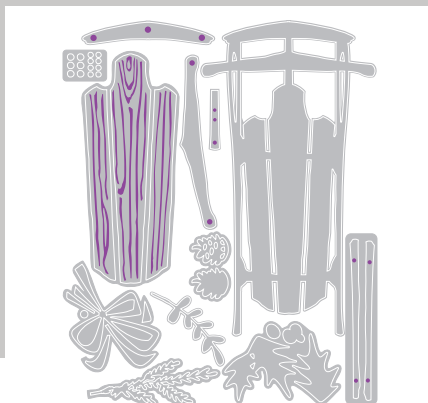

3 3/4" x 3 3/4" - 1/8" x 1/8"
9.53cm x 9.53cm - 0.32cm x 0.32cm

Letter Height:

3/4"
1.91cm

Other Product Considerations:

Sizzix Surfacez™ - Cardstock, Sizzix™ Making Essential - Express Glue (664576), Makers' tape (663473), Sizzix™ Making Essential - Adhesive Sheets, Sizzix™ Accessory - Sticky Grid Sheets

666339

Sizzix® Thinlits® Die Set 12PK - Vintage Sled by Tim Holtz®

Approximate Die Cut Size:

2 1/2" x 4 3/8" - 1/8" x 7/8"
6.35cm x 11.11cm - 0.32cm x 2.22cm

Additional Information:

Compatible with Sidekick