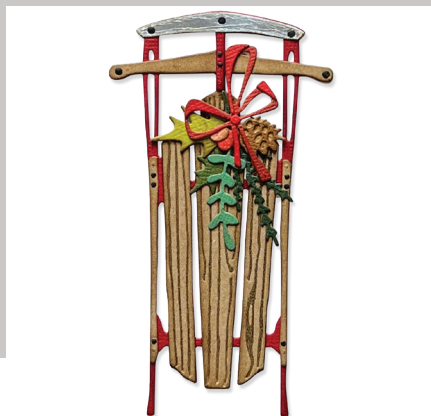

3 3/4" x 3 3/4" - 1/8" x 1/8"
9.53cm x 9.53cm - 0.32cm x 0.32cm

Letter Height:

3/4"
1.91cm

Other Product Considerations:

Sizzix Surfacez™ - Cardstock, Sizzix™ Making Essential - Express Glue (664576), Makers' tape (663473), Sizzix™ Making Essential - Adhesive Sheets, Sizzix™ Accessory - Sticky Grid Sheets

666339

Sizzix® Thinlits® Die Set 12PK - Vintage Sled by Tim Holtz®

Approximate Die Cut Size:

2 1/2" x 4 3/8" - 1/8" x 7/8"
6.35cm x 11.11cm - 0.32cm x 2.22cm

Additional Information:

Compatible with Sidekick