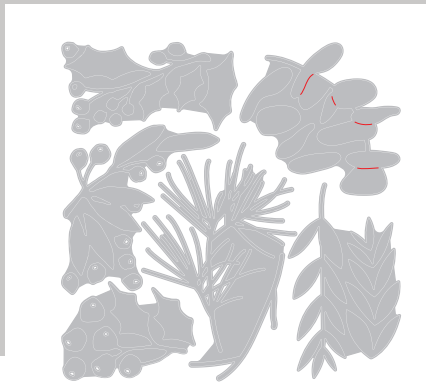

Approximate Die-Cut Sizes:

5 5/8" x 3 5/8" - 7/8" x 7/8"
14.29cm x 9.21cm - 2.22cm x 2.22cm

Other Product Considerations:

Sizzix Surfacez™ - Cardstock, Sizzix™ Making Essential - Express Glue (664576), Sizzix™ Making Essential - Adhesive Sheets

666333

Sizzix® Thinlits® Die Set 6PK - Festive Gatherings by Tim Holtz®

Approximate Die Cut Size:
2 1/2" x 2 1/2" - 2 3/4" x 1 3/8"
6.35cm x 9.53cm - 6.99cm x 3.49cm

Additional Information:
Compatible with Sidekick