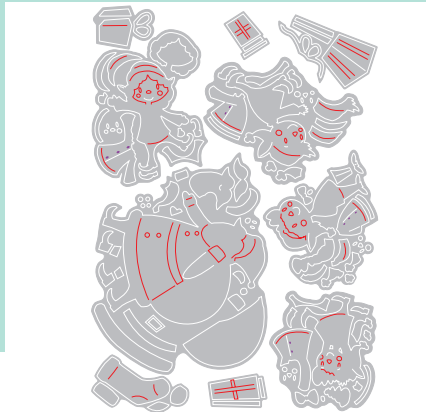

666448

Sizzix® Thinlits® Die Set 10PK - Santa & Elves by Josh Griffiths

Approximate Die-Cut Sizes:

2 3/8" x 3 1/4" - 1 1/4" x 7/8"

6.03cm x 8.26cm - 3.18cm x 2.22cm

Other Product Considerations:

Sizzix Surfacez™ - Cardstock, Sizzix™ Making Essential - Express Glue (664576), Sizzix™ Making Essential - Adhesive Sheets