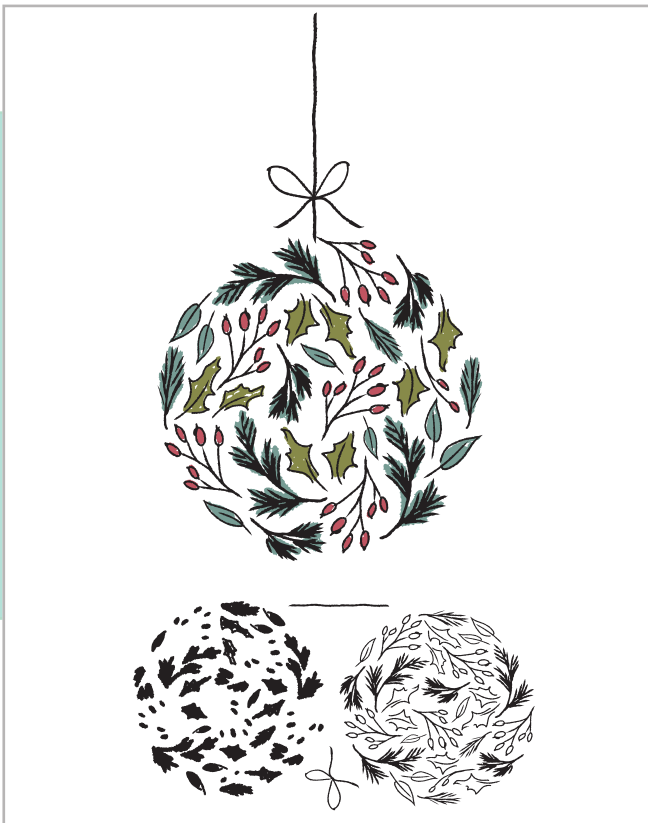

### Additional Information:

Sizzix™ Making Tool - Stencil & Stamp Tool  
(664896), Sizzix Surfacez™ - Cardstock

**666325**

Sizzix™ Layered Clear Stamps Set 4PK - Leafy Ornament by Lisa Jones

**Approximate Stamp Sizes:**