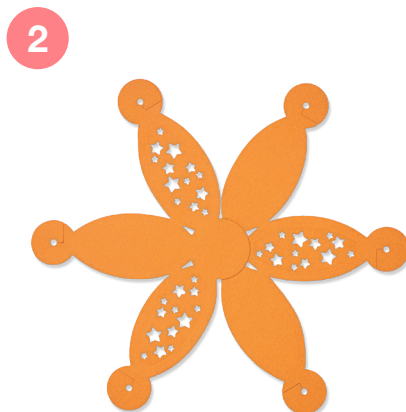

666462

Sizzix® Thinlits® Die Set 11PK - 3D Lantern by Olivia Rose

**Approximate Assembled Size:**

3 7/8" x 3 7/8" x 2 3/4"

9.84cm x 9.84cm x 6.99cm

**Other Product Considerations:**

Sizzix Surfacez™ - Cardstock, Sizzix™ Making Essential - Express Glue (664576)