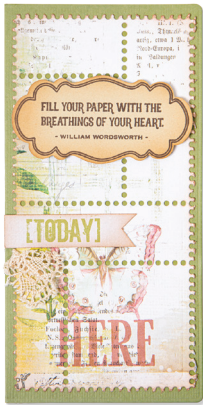

666277

Sizzix® Thinlits® Die Set 4PK - Mini Slimline & Tickets by Eileen Hull®

Approximate Die-Cut Sizes:

6" x 3 1/8" - 6" x 1 3/8"
15.24cm x 7.94cm - 15.24cm x 3.49cm

Additional Information:

Works with Sizzix® ScoreBoards™ XL Die - Card Case by Eileen Hull® (666278), Sizzix® Thinlits® Die Set 6PK - Journaling Card, Envelope & Windows by Eileen Hull® (666276)

Other Product Considerations:

Sizzix Surfacez™ - Cardstock, Sizzix™ Making Essential - Express Glue (664576)