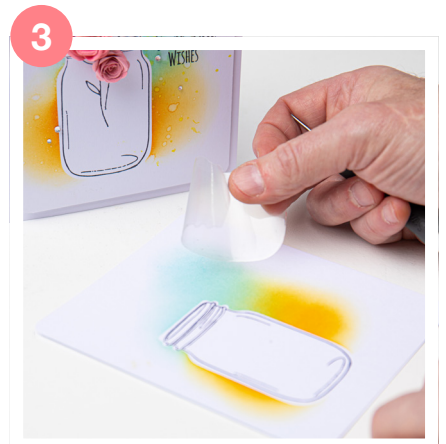

Transparent Masking Film allows for ease of placement.