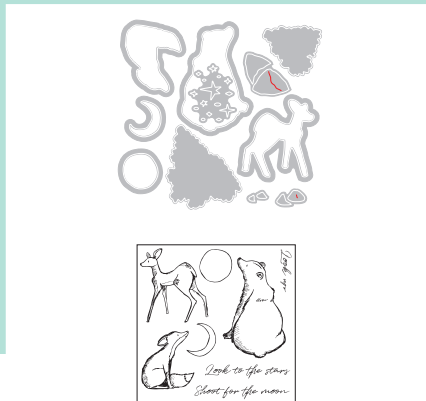

666226

Sizzix® Framelits® Die Set 10PK w/8PK Stamps - Twilight Animals by Josh Griffiths

Approximate Die-Cut Sizes:

1 5/8" x 2 3/8" - 1/8" x 1/8"
4.13cm x 6.03cm - 0.32cm x 0.32cm

Additional Information:

Compatible with Sizzix® Sidekick®

Other Product Considerations:

Sizzix Surfacez™ - Cardstock, Sizzix™ Making Essential - Express Glue (664576) Sizzix® Framelits® Die Set 9PK w/6PK Stamps - Signs for Success by Josh Griffiths (666225)