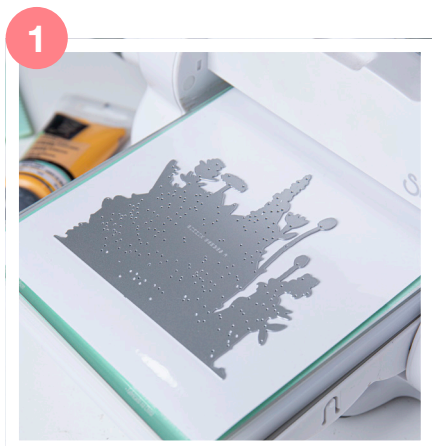

666170

Sizzix Making Essential - Masking Film, A4, 10 Sheets

- Masking film designed to cleanly apply mediums
- Ultra thin, delicate tack with no visible residue
- Adhesive-backed paper that masks crisp and clean areas without tearing or leaving a sticky residue on your project
- Transparent to assist with mask placements
- Compatible with Sizzix Wafer-Thin Dies and Steel-Rule Dies.

Approximate Size:

8 1/4" x 11 3/4"
20.96cm x 29.85 cm

Other Product Considerations:

Sizzix Effectz™ - Acrylic Paint, Sizzix™ Making Tool - Sizzix™ Intricate Craft Tool Set (665799), Sizzix™ Making Tool - Sizzix Effectz™ Craft Tool Set (665798), Sizzix™ Making Tool - Texture Tool, 3" x 3", Mint (665256), Sizzix™ Making Tool - Sizzix Effectz™ - Multimedia Mat (665796), Sizzix Surfacez™ - Smooth Cardstock