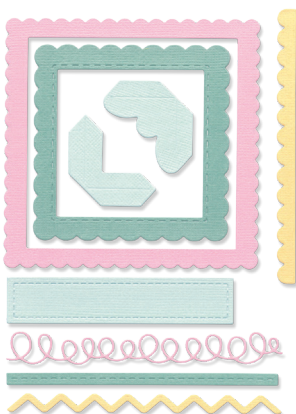

666235

Sizzix® Thinlits® Die Set 9PK - Fabulous Frames & Borders by Debi Potter

Approximate Die-Cut Sizes:

4" x 4" - 4 3/8" x 1/4"
10.16cm x 10.16cm - 11.11cm x 0.64cm

Additional Information:

Works with Sizzix Making Essential - Shaker
Panels, Squares, 1 1/2", 2 1/2" & 3 1/2" 3PK
(665452).

Other Product Considerations:

Sizzix Surfacez™ - Cardstock, Sizzix™ Making
Essential - Express Glue (664576), Sizzix™
Making Essential - Sequins & Beads