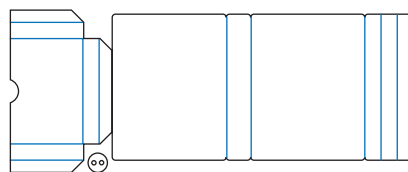

666278

Sizzix® ScoreBoards™ XL Die - Card Case by Eileen Hull®

Assembled Size:

3 1/2" x 4 1/2" x 1 1/2"
8.89cm x 11.43cm x 3.81cm

Additional Information:

Requires Sizzix® Big Shot® Plus Machine Works with Sizzix® Thinlits® Die Set 6PK - Journaling Card, Envelope & Windows by Eileen Hull® (666276) , Sizzix® Thinlits® Die Set 4PK - Mini Slimline & Tickets by Eileen Hull® (666277)

Other Product Considerations:

Sizzix Surfacez™ - Cardstock, Sizzix™ Making Essential - Express Glue (664576) Sizzix Making Essential - Mat Board (656492) , Sizzix Surfacez -6" Mixed Media Board (663891)