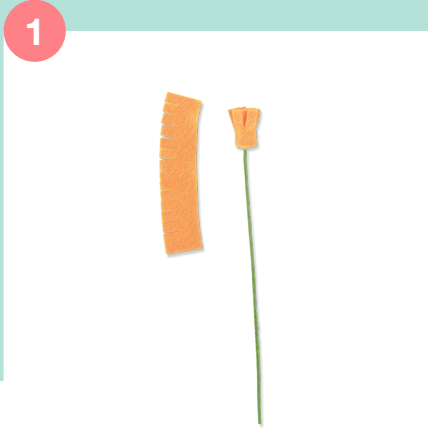

Example Flower #2