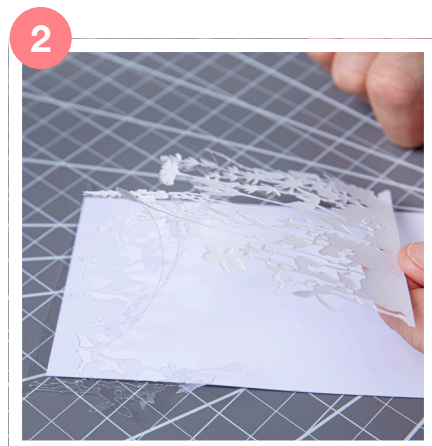

666170

Sizzix Making Essential - Masking Film, A4, 10 Sheets

- Masking film designed to cleanly apply mediums
- Ultra thin, delicate tack with no visible residue
- Adhesive-backed paper that masks crisp and clean areas without tearing or leaving a sticky residue on your project
- Transparent to assist with mask placements
- Compatible with Sizzix Wafer-Thin Dies and Steel-Rule Dies.

Approximate Size:

8 1/4" x 11 3/4"
20.96cm x 29.85 cm

Other Product Considerations:

Sizzix Effectz™ - Acrylic Paint, Sizzix™ Making Tool - Sizzix™ Intricate Craft Tool Set (665799), Sizzix™ Making Tool - Sizzix Effectz™ Craft Tool Set (665798), Sizzix™ Making Tool - Texture Tool, 3" x 3", Mint (665256), Sizzix™ Making Tool - Sizzix Effectz™ - Multimedia Mat (665796), Sizzix Surfacez™ - Smooth Cardstock