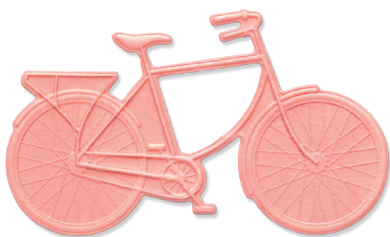

666215

Sizzix® 3-D Impresslits™ Embossing Folder - Bicycle by Kath Breen

Approximate Die-Cut Sizes:

3 1/2" x 2"
8.89cm x 5.08cm

Other Product Considerations:

Sizzix Effectz™ - Luster Wax