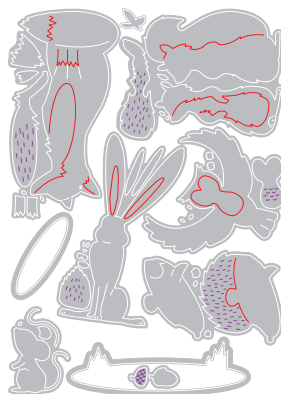

666240

Sizzix® Thinlits® Die Set 10PK - Forest Animals #1 by Josh Griffiths

Approximate Die-Cut Sizes:

1 3/4" x 3 3/8" - 1/8" x 1/8"
4.45cm x 8.70cm - 0.32cm x 0.32cm

Additional Information:

Compatible with Sizzix® Sidekick®

Other Product Considerations:

Sizzix Surfacez™ - Cardstock, Sizzix™ Making Essential - Express Glue (664576) Sizzix® Framelits® Die Set 9PK w/6PK Stamps - Signs for Success by Josh Griffiths (666225).