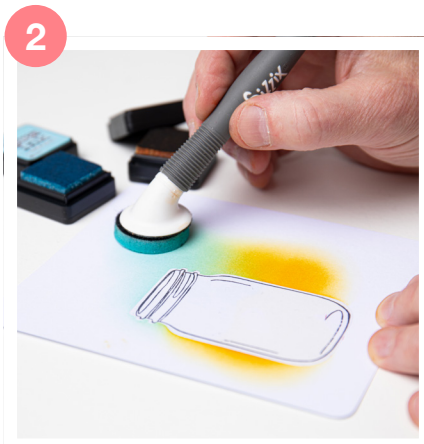

Transparent Masking Film allows for ease of placement.