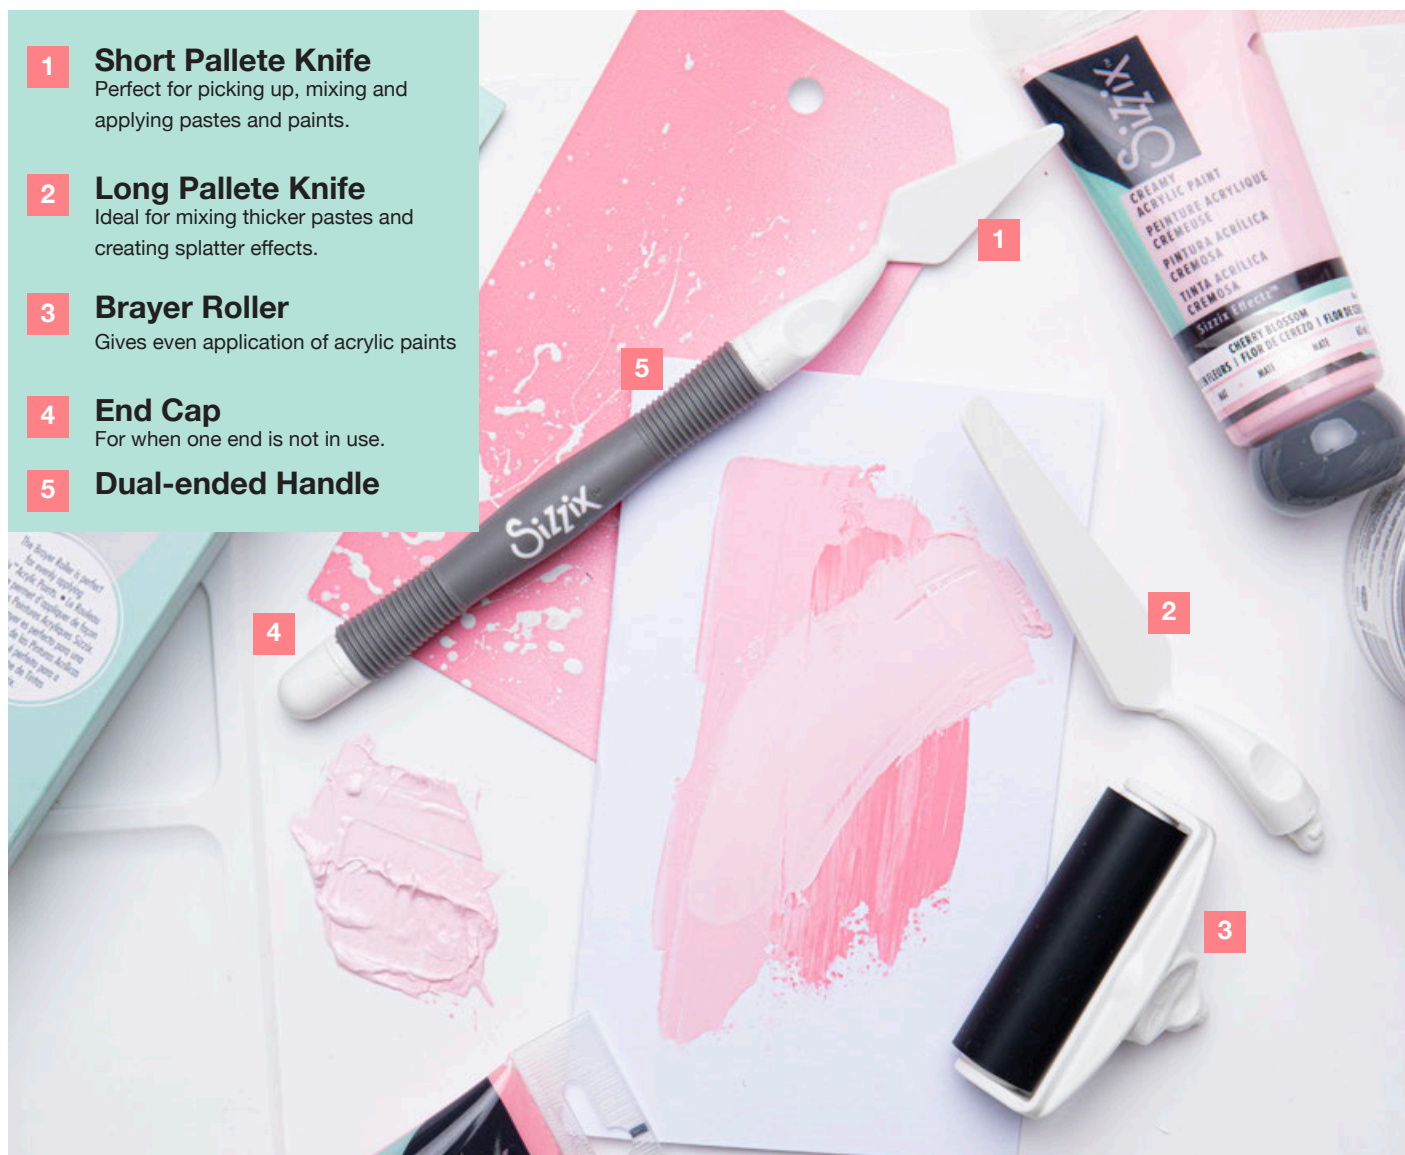

665796

Sizzix™ Making Tool
Sizzix Effectz™ Multimedia Mat

Extra Info:

9 7/8" x 19 3/4" x 1/8"

25.08 cm x 50.17cm x 0.32cm

White silicone mat to use with the entire Sizzix Effectz™ range, alcohol inks, distress inks, heat tool and glue gun. Clean with soap & water (or an alcohol solution or dedicated medium cleanser if required). Roll up once mat is clean and dry, store using provided band.

665798

NEW

Sizzix™ Making Tool
Sizzix Effectz™ Craft Tool Set

Extra Info:

•3 different heads included.

•Dual ended allows you to use two attachments at a time.

•‘Twist & Lock’ feature for interchangeable tool heads – easy to remove and clean.

•End cap included for when only one end is in use.

•Dual ended handle is compatible with the existing Blending Tool Head (662880).

•Roller can be removed from the head for easy clean up.

•All heads have been designed at the perfect ergonomic angle for application on projects.

1 Short Palette Knife

Perfect for picking up, mixing and applying pastes and paints.

2 Long Palette Knife

Ideal for mixing thicker pastes and creating splatter effects.

3 Brayer Roller

Gives even application of acrylic paints

4 End Cap

For when one end is not in use.

5 Dual-ended Handle