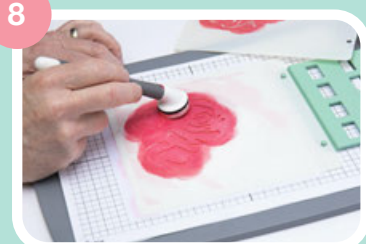

Remove Stencil 1 and replace with Stencil 2. Apply the next layer of medium through the Stencil.

8