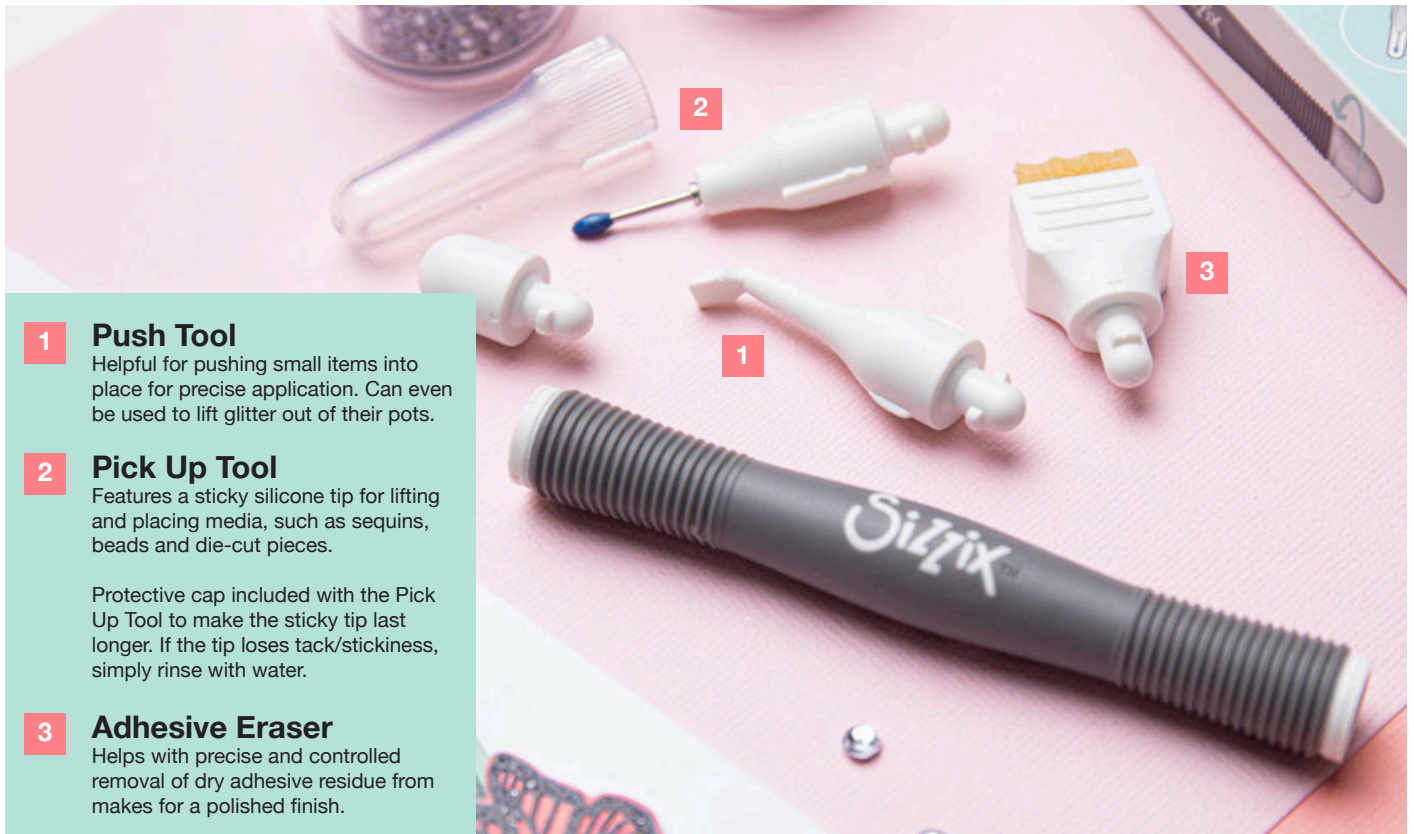

2" x 3 3/8" x 2" (Assembled)
5.08cm x 8.57cm x 5.08cm (Assembled)

665799

NEW

Sizzix™ Making Tool
Sizzix™ Intricate Craft Tool Set

Extra Info:

- 3 different heads included
- Dual ended allows you to use two attachments at a time
- 'Twist & Lock' feature for interchangeable tool heads
- End cap included for when only one end is in use
- Dual ended handle is compatible with the existing Blending Tool Head (662880)

1 Push Tool
Helpful for pushing small items into place for precise application. Can even be used to lift glitter out of their pots.

2 Pick Up Tool
Features a sticky silicone tip for lifting and placing media, such as sequins, beads and die-cut pieces.

Protective cap included with the Pick Up Tool to make the sticky tip last longer. If the tip loses tack/stickiness, simply rinse with water.

3 Adhesive Eraser
Helps with precise and controlled removal of dry adhesive residue from makes for a polished finish.