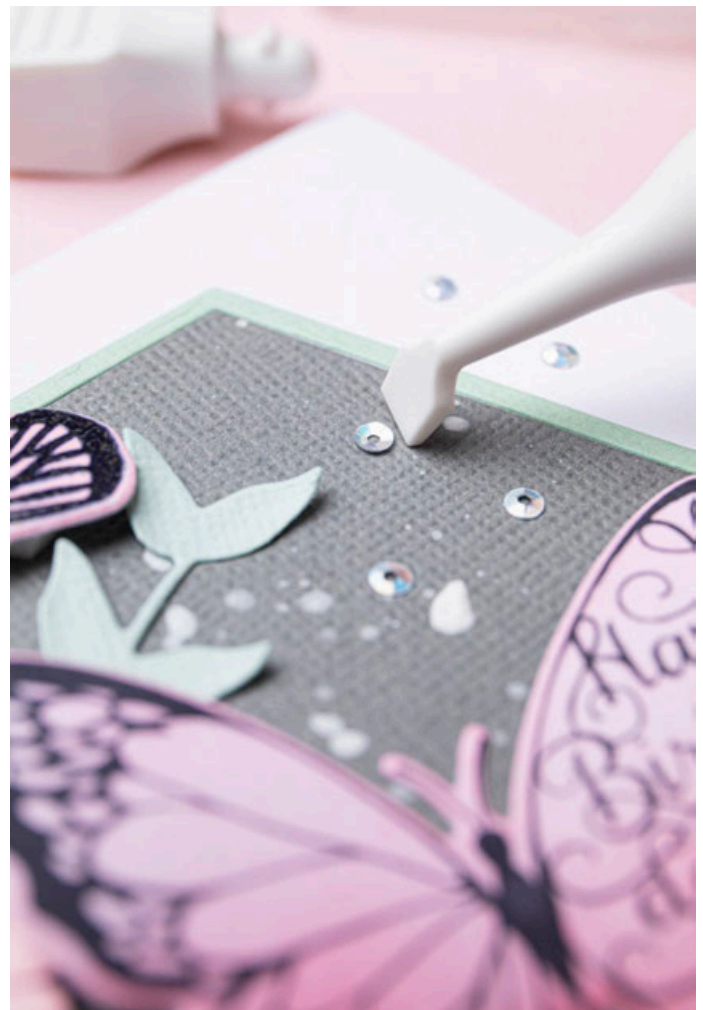

1 Push Tool
Helpful for pushing small items into place for precise application. Can even be used to lift glitter out of their pots.

2 Pick Up Tool
Features a sticky silicone tip for lifting and placing media, such as sequins, beads and die-cut pieces.

Protective cap included with the Pick Up Tool to make the sticky tip last longer. If the tip loses tack/stickiness, simply rinse with water.

3 Adhesive Eraser
Helps with precise and controlled removal of dry adhesive residue from makes for a polished finish.