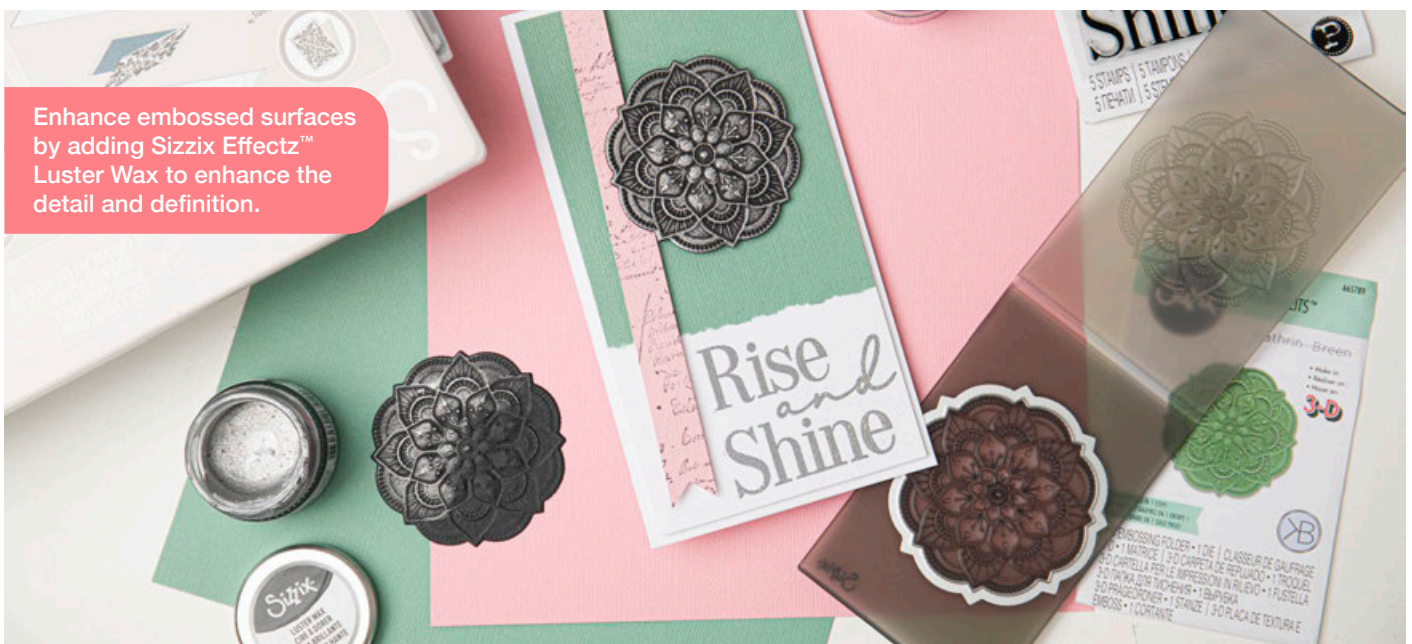

664998

Sizzix® 3-D Textured Impressions®
Embossing Folder
Organic Petals
Designed By Kath Breen

Extra Info:
6 1/4" x 4 1/4"
15.88cm x 10.80cm

Extra Info:
6 1/4" x 4 1/4"
15.88cm x 10.80cm

Enhance embossed surfaces
by adding Sizzix Effectz™
Luster Wax to enhance the
detail and definition.