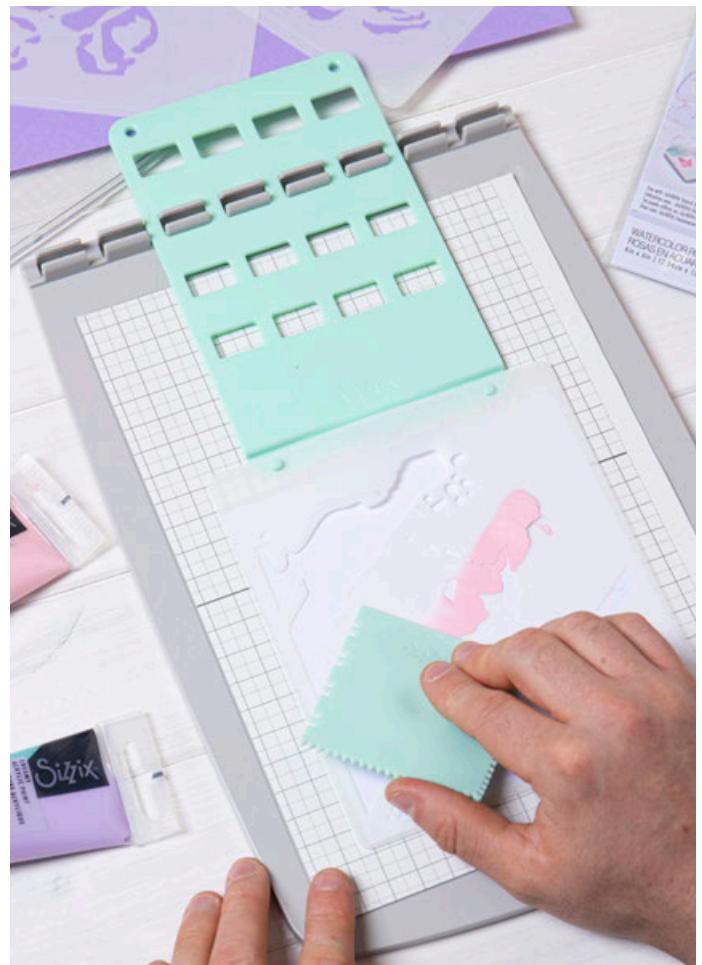

664957

Sizzix™ Stencil & Stamp Tool
Accessory, 10PK
**Universal Stencil
Converters**