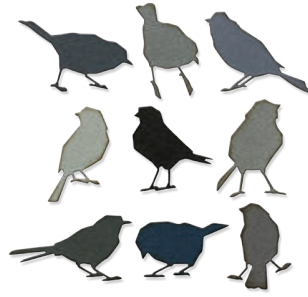

665861

Sizzix® Thinlits® Die Set 9PK
Silhouette Birds
Designed By Tim Holtz®

Extra Info:
2 3/4" x 1 3/8" - 1 1/2" x 1 7/8"
6.99cm x 3.49cm - 3.81cm x 4.76cm
Compatible with Sidekick

664433

Sizzix® Thinlits® Die Set 6PK
Feathered Friends
Designed By Tim Holtz®