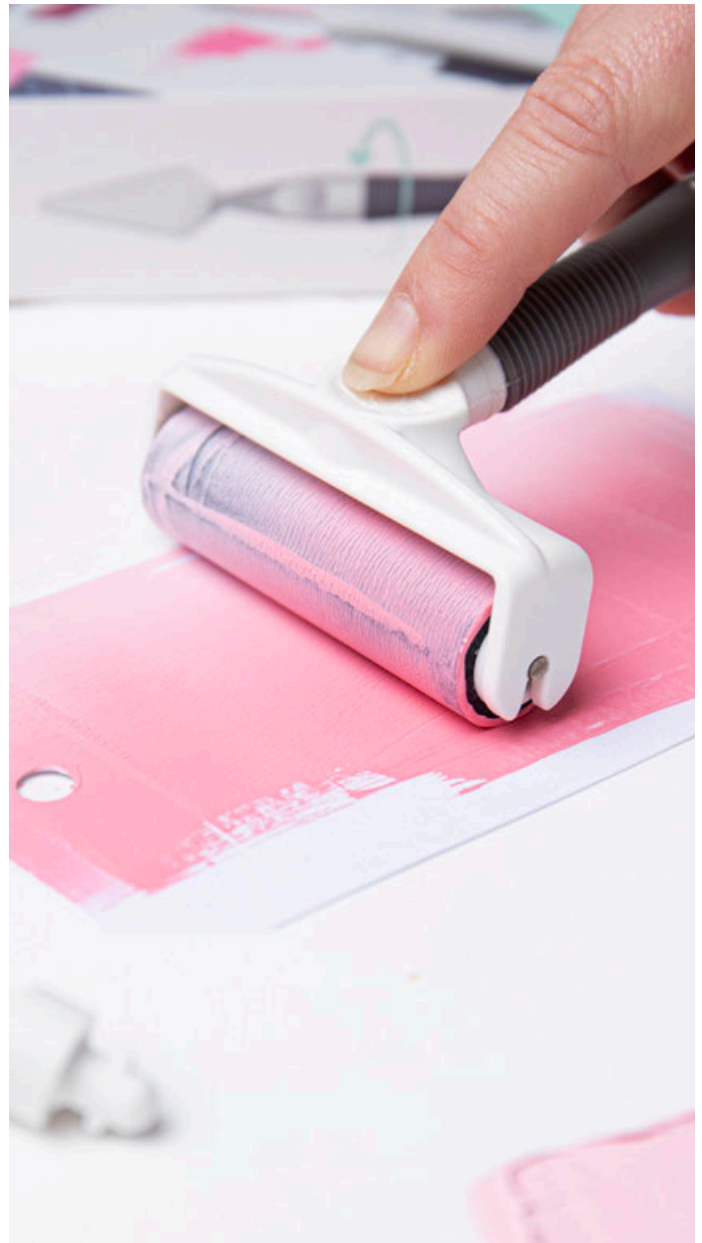

Extra Info:

1 1/4" x 1 1/2"

3.18cm x 3.81cm

Compatible with tools 665798, 665799, 665800, 662875. Replacement sponge heads available 662881.

665800

NEW

Sizzix™ Making Tool
**Sizzix Surfacez™ Craft
Tool Set**