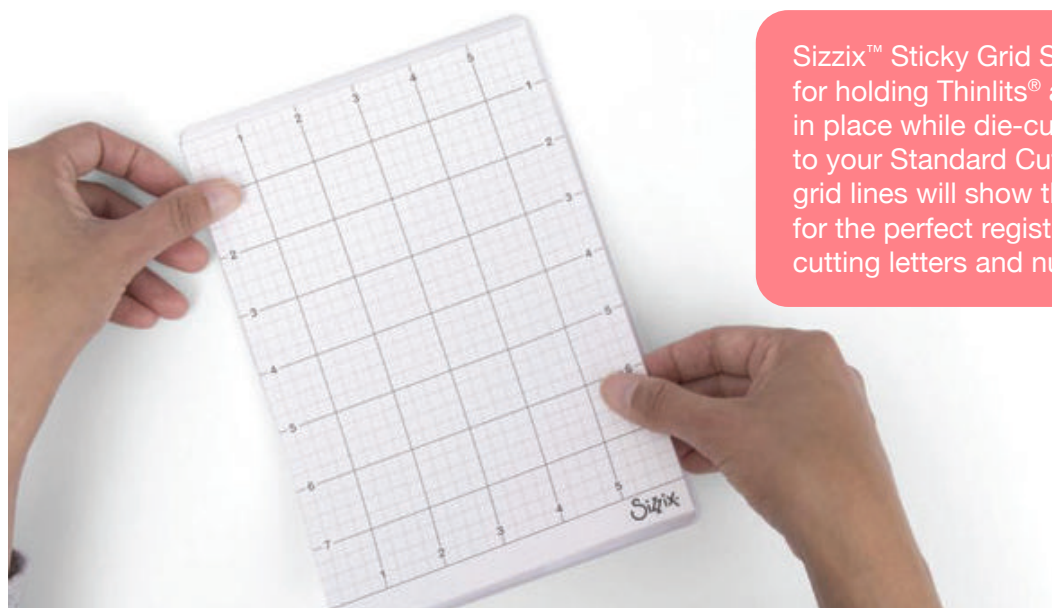

Sizzix™ Sticky Grid Sheet Sheets are perfect for holding Thinlits® and Framelits® dies firmly in place while die-cutting. Just peel and stick to your Standard Cutting Pad and the helpful grid lines will show the way to easy alignment for the perfect registration especially when cutting letters and numbers.