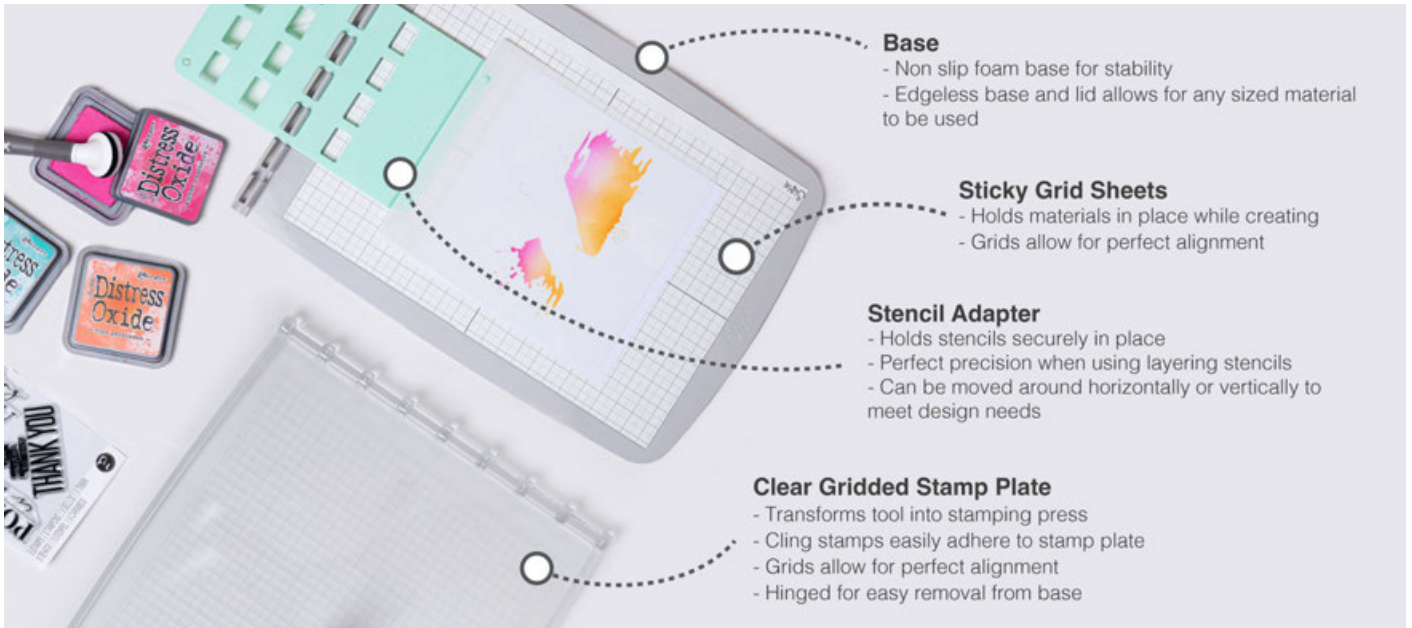

664896

Sizzix™ Making Tool Stencil & Stamp Tool