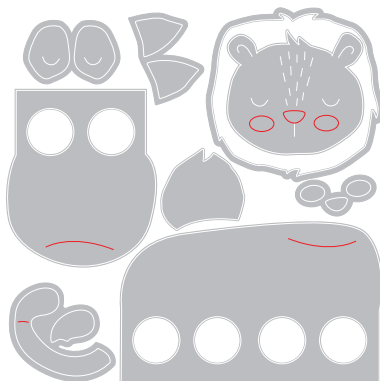

Approximate Die-Cut Sizes:

3 1/8" x 2" - 1/8" x 1/8"
7.94cm x 5.08cm - 0.32cm x 0.32cm

Other Product Considerations:

Works with: Sizzix Surfacez™ - Cardstock, Sizzix™ Making Essential - Express Glue (664576), Sizzix™ Making Tool - Stencil & Stamp Tool (664896)

666012

Sizzix® Thinlits® Die Set 9PK - Animal Finger Puppets by Lisa Jones

Approximate Die-Cut Sizes:

3 3/4" x 2 3/8" - 1/4" x 1/4"
9.53cm x 6.03cm - 0.64cm x 0.64cm

Other Product Considerations:

Works with: Sizzix Surfacez™ - Cardstock, Sizzix™ Making Essential - Express Glue (664576)