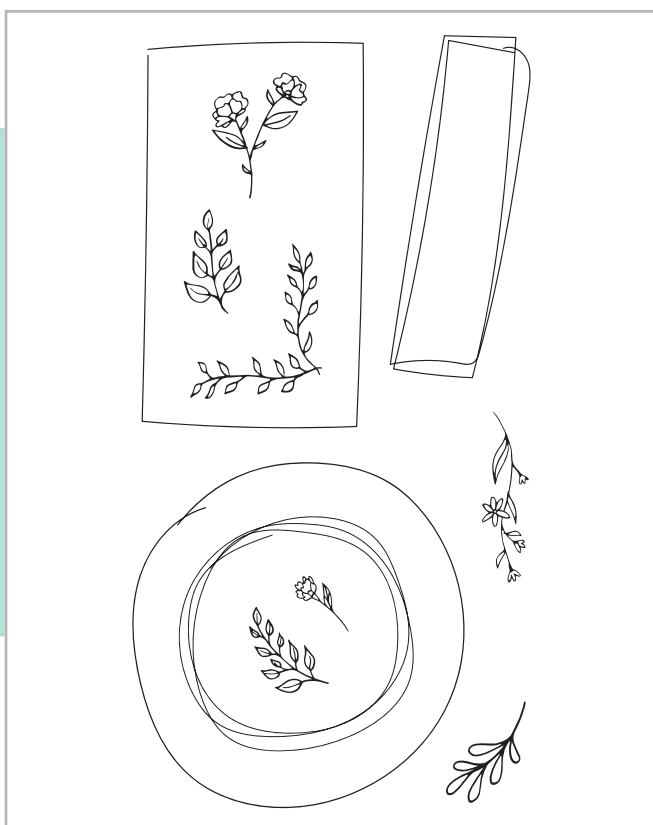

666032

Sizzix™ Clear Stamps Set 11PK- Drawn Frames by Lisa Jones

Approximate Sizes:

3" x 3 1/8" - 1" x 1"
7.62cm x 7.94cm - 2.54cm x 2.54cm

Additional Information:

Works with Sizzix™ Making Tool - Stencil & Stamp Tool (664896)

Other Product Considerations:

Works with: Sizzix™ Making Essential - Embossing Powders, Sizzix™ Accessory - Embossing Ink Pad, Clear (663012)