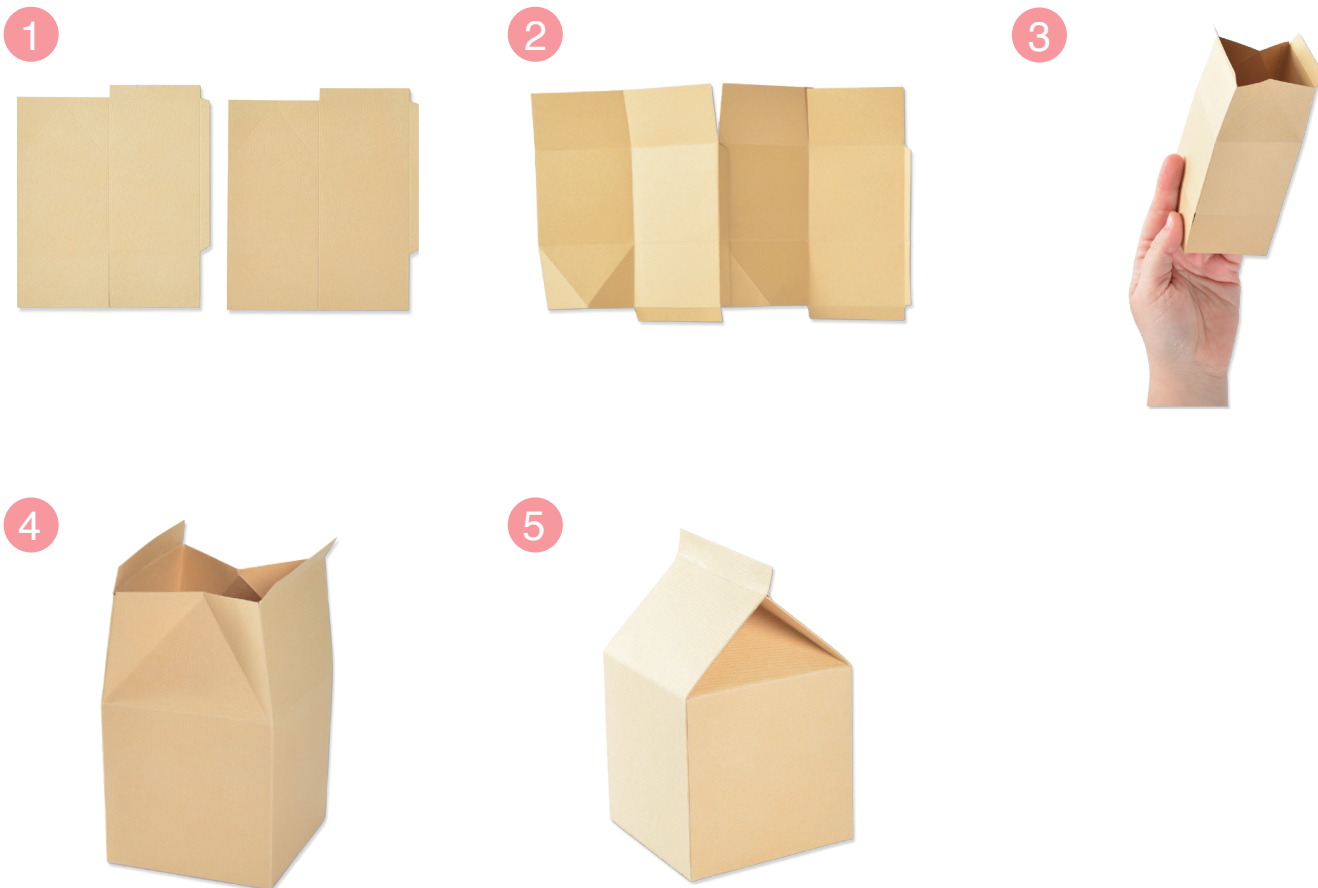

Step by step breakdown: