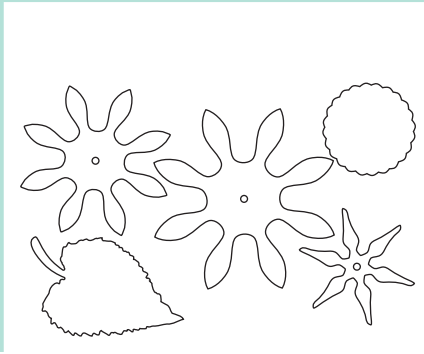

Approximate Sizes:

1/2" x 4 1/8" - 2 1/8" x 7/8"

1.27cm x 10.48cm - 5.40cm x 2.22cm

Additional Information:

Works with Sizzix™ Making Tool - Stencil & Stamp Tool
(664896)

Other Product Considerations:

Works with: Sizzix™ Making Essential - Embossing
Powders, Sizzix™ Accessory - Embossing Ink Pad,
Clear (663012)

Eileen Hull®
Chapter 4 Collection

666045

Sizzix® Bigz™ L Die - Sunflower by Eileen Hull®

Approximate Die-Cut Sizes:

3 5/8" x 3 5/8" - 1 7/8" x 1 7/8"
9.21cm x 9.21cm - 4.76cm x 4.76cm

Additional Information: