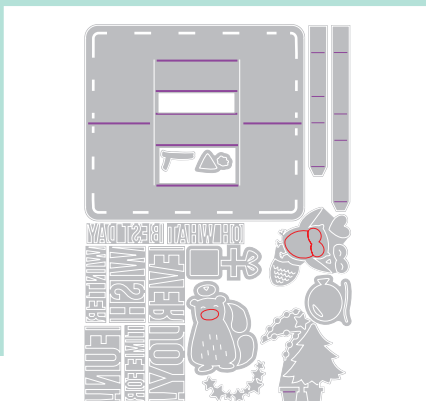

665954

Sizzix® Thinlits® Die Set 19PK - Multi-Phrase Pop-Up by Olivia Rose