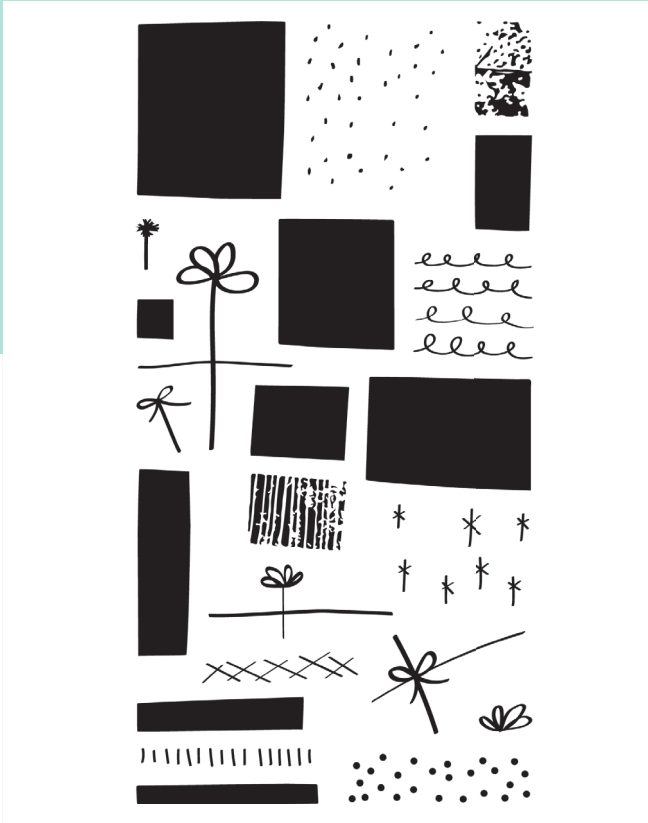

664935

Sizzix™ Layered Clear Stamps Set 23PK - Giftwrap by Olivia Rose