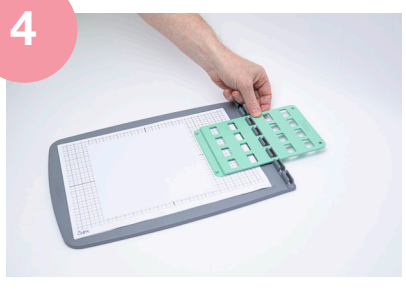

Place the surface/project to be stencilled onto the Sticky Grid Sheet.

4