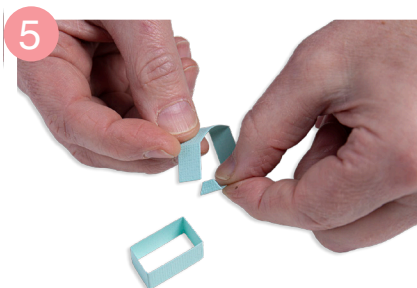

Step by step breakdown: