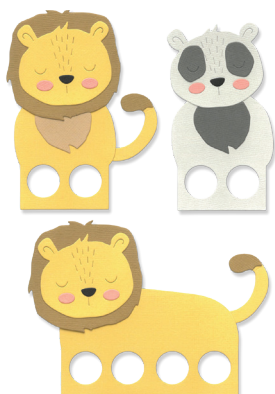

Approximate Die-Cut Sizes:

3 1/8" x 2" - 1/8" x 1/8"
7.94cm x 5.08cm - 0.32cm x 0.32cm

Other Product Considerations:

Works with: Sizzix Surfacez™ - Cardstock, Sizzix™ Making Essential - Express Glue (664576), Sizzix™ Making Tool - Stencil & Stamp Tool (664896)

666012

Sizzix® Thinlits® Die Set 9PK - Animal Finger Puppets by Lisa Jones

Approximate Die-Cut Sizes:

3 3/4" x 2 3/8" - 1/4" x 1/4"
9.53cm x 6.03cm - 0.64cm x 0.64cm

Other Product Considerations:

Works with: Sizzix Surfacez™ - Cardstock, Sizzix™ Making Essential - Express Glue (664576)