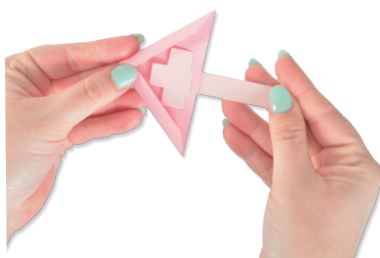

666019

Sizzix® Thinlits® Die Set 10PK - Heart Slider Card by Olivia Rose

Approximate Die-Cut Sizes:

4 1/8" x 2 1/8" - 5/8" x 5/8"
10.48cm x 5.40cm - 1.59cm x 1.59cm

Other Product Considerations:

Works with: Sizzix Surfacez™ - Cardstock,
Sizzix™ Making Essential - Express Glue
(664576)

Step by step breakdown:

1

2

3

4