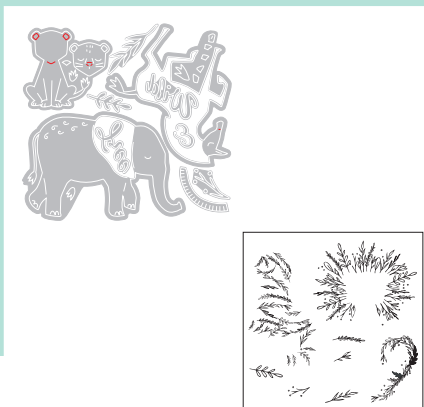

Approximate Die-Cut Sizes:

3 1/8" x 2" - 1/8" x 1/8"
7.94cm x 5.08cm - 0.32cm x 0.32cm

Other Product Considerations:

Works with: Sizzix Surfacez™ - Cardstock, Sizzix™ Making Essential - Express Glue (664576), Sizzix™ Making Tool - Stencil & Stamp Tool (664896)