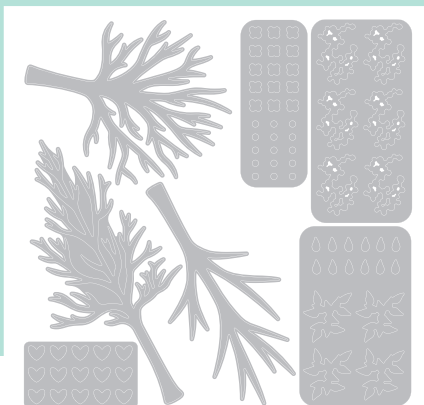

666025

Sizzix® Thinlits® Die Set 7PK - Seasonal Trees by Jennifer Ogborn

Approximate Die-Cut Sizes:

1 7/8" x 3 3/8" - 1 3/8" x 7/8"
4.76cm x 8.57cm - 3.49cm x 2.22cm

Other Product Considerations:

Works with: Sizzix Surfacez™ - Cardstock,
Sizzix™ Making Essential - Express Glue
(664576)