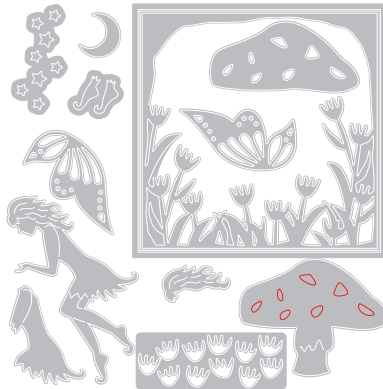

666018

Sizzix® Thinlits® Die Set 13PK - Fairy Scene by Lisa Jones

Approximate Die-Cut Sizes:

3 1/4" x 3 1/4" - 1/8" x 1/8"
8.26cm x 8.26cm - 0.32cm x 0.32cm

Additional Information:

Works with Sizzix™ Making Essential - Shaker Panes, Squares, 1 1/2", 2 1/2" & 3 1/2" 3PK (665452)

Other Product Considerations:

Works with: Sizzix Surfacez™ - Cardstock, Sizzix™ Making Essential - Express Glue (664576), Sizzix™ Making Essential - Adhesive Sheets (656802)