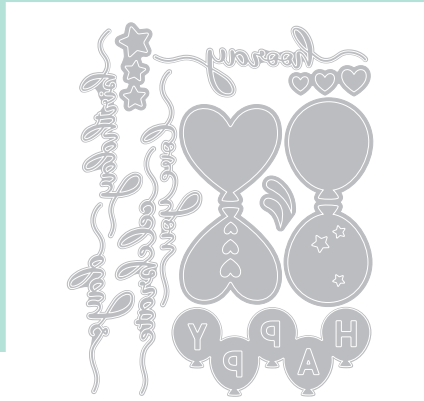

666012

Sizzix® Thinlits® Die Set 9PK - Animal Finger Puppets by Lisa Jones

Approximate Die-Cut Sizes:

3 3/4" x 2 3/8" - 1/4" x 1/4"
9.53cm x 6.03cm - 0.64cm x 0.64cm

Other Product Considerations:

Works with: Sizzix Surfacez™ - Cardstock, Sizzix™ Making Essential - Express Glue (664576)

666013

Sizzix® Thinlits® Die Set 8PK - Arctic Animals by Jennifer Ogborn

Approximate Die-Cut Sizes:

3 1/2" x 3 5/8" - 3/4" x 3/4"
8.89cm x 9.21cm - 1.91cm x 1.91cm

Other Product Considerations:

Works with: Sizzix Surfacez™ - Cardstock, Sizzix Surfacez™ - Cardstock (Opulent), Sizzix™ Making Essential - Express Glue (664576)

666014

Sizzix® Thinlits® Die Set 11PK - Balloon Occasions by Olivia Rose

Approximate Die-Cut Sizes:

2 7/8" x 1 1/4" - 1/4" x 1/4"
7.30cm x 3.18cm - 0.64cm x 0.64cm

Other Product Considerations:

Works with: Sizzix Surfacez™ - Cardstock,
Sizzix™ Making Essential - Adhesive Sheets
(656802)