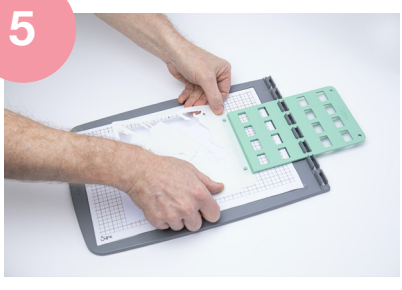

Position the Stencil Adapter on the hinge, to align vertically and horizontally with the desired surface/project area.

5