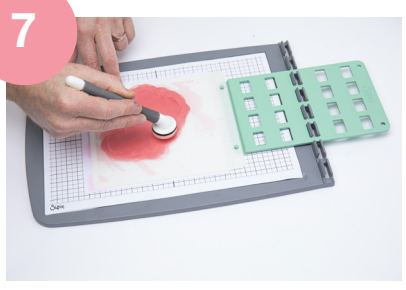

Apply the desired medium to the Stencil to create the first layer.

7