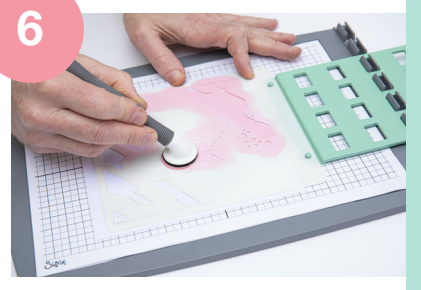

Place the first Layered Stencil (marked '1') onto the two pegs at the bottom of the Stencil Adapter.

6