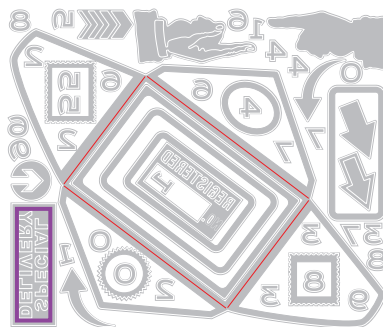

665927

Sizzix® Thinlits® Die Set 48PK - Postale by Tim Holtz®

Approximate Die-Cut Sizes:
7 3/8" x 4 7/8" - 1/4" x 1/4"
18.73cm x 12.38cm - 0.64cm x 0.64cm