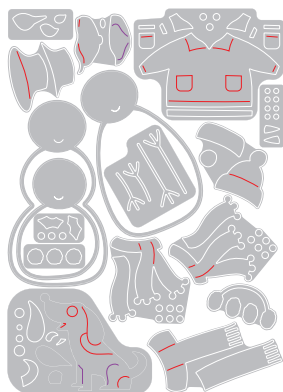

665950

Sizzix® Thinlits® Die Set 14PK - Halloween Motifs by Jennifer Ogborn

Approximate Die-Cut Sizes:

1 5/8" x 2 1/4" - 3/8" x 5/8"
4.13cm x 5.72cm - 0.95cm x 1.59cm

Additional Information:

Compatible with Sidekick

Other Product Considerations:

Sizzix™ Accessory - Adhesive Sheets
(656802)

665959

Sizzix® Thinlits® Die Set 17PK - Snow Family by Jennifer Ogborn

Approximate Die-Cut Sizes:

1 5/8" x 3" - 3/8" x 1"
4.13cm x 7.62cm - 0.95cm x 2.54cm