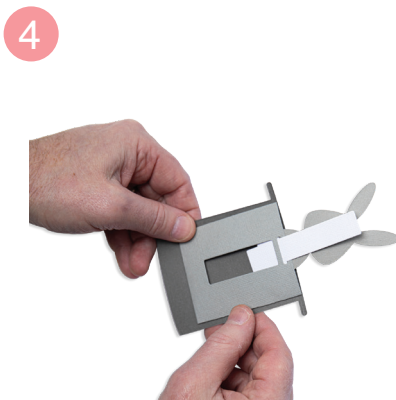

Step by step breakdown: