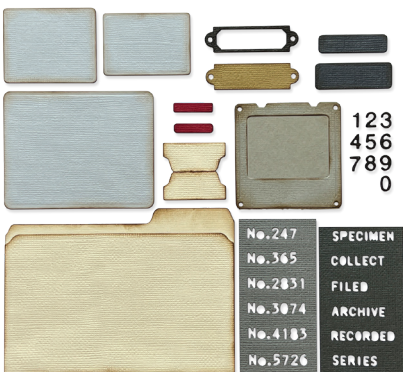

Approximate Design Size:

6 1/4" x 4 1/4"
15.88cm x 10.80cm

Other Product Considerations:

Sizzix Effectz™ - Luster Wax

665754

Sizzix® 3-D Texture Fades™ Embossing Folder - Industrious by Tim Holtz®

Approximate Design Size:

6 1/4" x 4 1/4"
15.88cm x 10.80cm

Other Product Considerations:

Sizzix Effectz™ - Luster Wax

665929

Sizzix® Thinlits® Die Set 13PK - Vintage Labels by Tim Holtz®

Approximate Die-Cut Sizes:

3" x 2" - 5/8" x 1"
7.62cm x 5.08cm - 1.59cm x 2.54cm

Additional Information:

Compatible with Sidekick

665926

Sizzix® Thinlits® Die Set 45PK - Collector by Tim Holtz®

Approximate Die-Cut Sizes:
 6" x 5" - 1/8" x 1/2"
 15.24cm x 12.70cm - 0.32cm x 1.27cm

665927

Sizzix® Thinlits® Die Set 48PK - Postale by Tim Holtz®

Approximate Die-Cut Sizes:
 7 3/8" x 4 7/8" - 1/4" x 1/4"
 18.73cm x 12.38cm - 0.64cm x 0.64cm

665930

Sizzix® Thinlits® Die Set 54PK - Specimen by Tim Holtz®