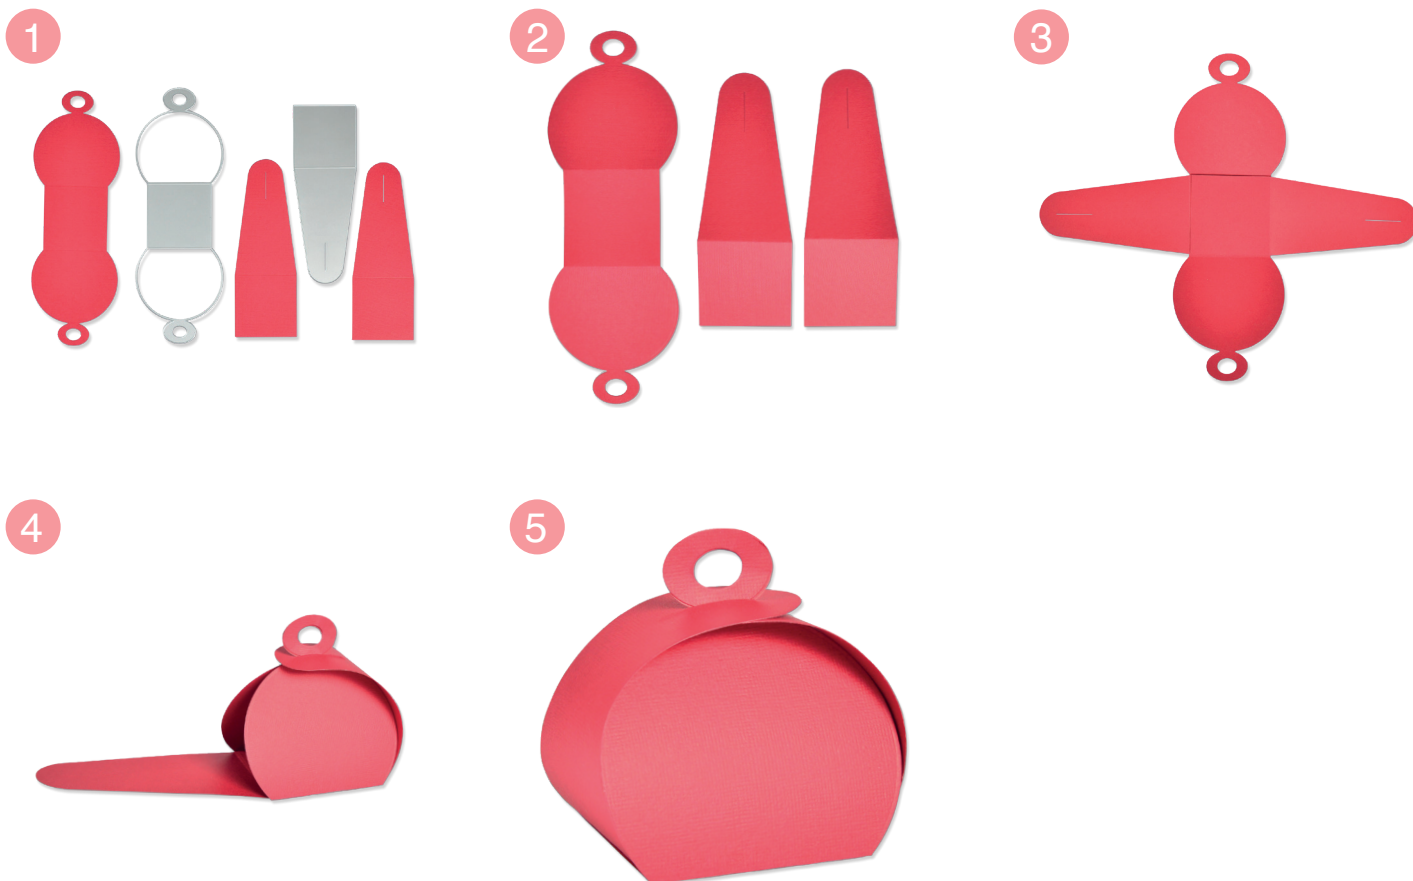

Step by step breakdown: