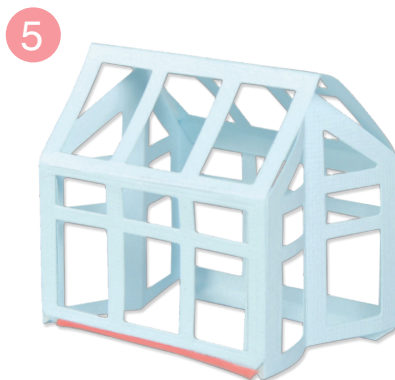

Garden Green House Step by step breakdown: