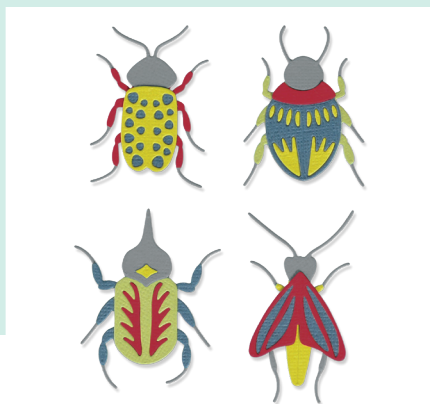

Approximate Sizes:

6 1/8" x 1" - 5 7/8" x 3/4"
15.56cm x 2.54cm - 14.92cm x 1.91cm

Other Product Considerations:

Sizzix™ Accessory - Embossing Ink Pad, Clear (663012), Sizzix™ Making Essential - Opaque Embossing Powder

665956

Sizzix® Thinlits® Die Set 9PK - Patterned Bugs by Jennifer Ogborn

Approximate Die-Cut Sizes:

2 1/4" x 1 1/4" - 1 3/8" x 1"
5.72cm x 3.18cm - 3.49cm x 2.54cm

Additional Information:

Compatible with Sidekick