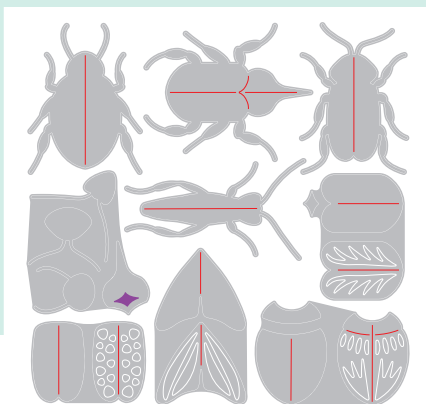

Approximate Sizes:

6 1/8" x 1" - 5 7/8" x 3/4"
15.56cm x 2.54cm - 14.92cm x 1.91cm

Other Product Considerations:

Sizzix™ Accessory - Embossing Ink Pad, Clear (663012), Sizzix™ Making Essential - Opaque Embossing Powder

665956

Sizzix® Thinlits® Die Set 9PK - Patterned Bugs by Jennifer Ogborn

Approximate Die-Cut Sizes:

2 1/4" x 1 1/4" - 1 3/8" x 1"
5.72cm x 3.18cm - 3.49cm x 2.54cm

Additional Information:

Compatible with Sidekick