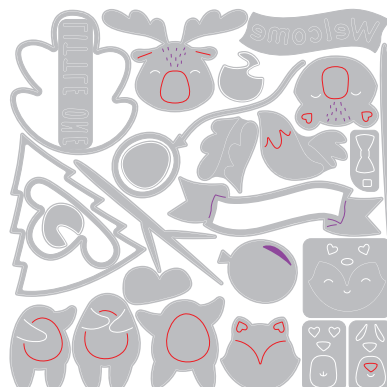

Additional Information:

Compatible with Sidekick

Other Product Considerations:

Sizzix™ Accessory - Adhesive Sheets
(656802)

665960

Sizzix® Thinlits® Die Set 26PK - Woodland Baby Set by Jennifer Ogborn

Approximate Die-Cut Sizes:

1 3/4" x 2 1/8" - 1/2" x 5/8"
4.45cm x 5.40cm - 1.27cm x 1.59cm

Additional Information:

Compatible with Sidekick

Other Product Considerations:

Sizzix™ Accessory - Adhesive Sheets
(656802)

665942

Sizzix® Thinlits® Die Set 5PK - As If By Magic! by Pete Hughes

Approximate Die-Cut Sizes:

3 1/2" x 3 1/2" - 1/8" x 1/8"
8.89cm x 8.89cm - 0.32cm x 0.32cm

Other Product Considerations:

Sizzix™ Making Essential - Maker's Tape (663473)

Step by step breakdown:

665955

Sizzix® Thinlits® Die Set 5PK - Ornamental Stems by Olivia Rose