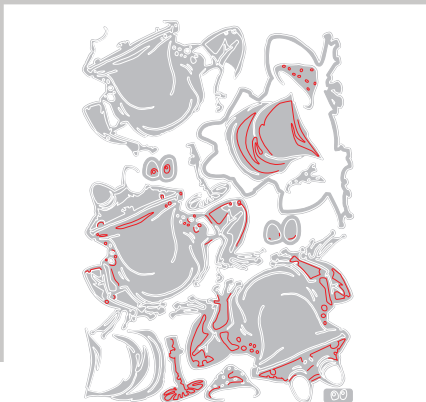

665997

Sizzix® Thinlits® Die Set 14PK - Myron, Colorize® by Tim Holtz®

Approximate Die-Cut Sizes:

4 3/8" x 3 3/8" - 1/4" x 1/8"

11.11cm x 8.57cm - 0.64cm x 0.32cm

Other Product Considerations:

Sizzix Surfacez™ - Cardstocks, Sizzix™ Making Essential - Express Glue (664576), Sizzix™ Accessory - Adhesive Sheets, 6" x 6", Permanent, 10 Sheets (656802), Sizzix™ Making Tool - Die Brush & Die Pick Accessory Kit (Black) inspired by Tim Holtz® (665303)