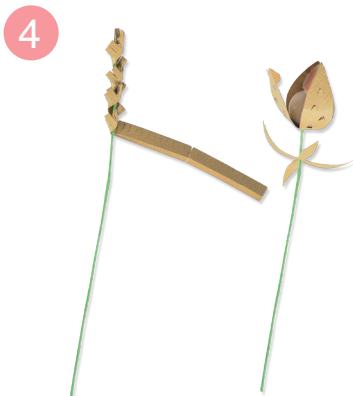

Step by step breakdown: