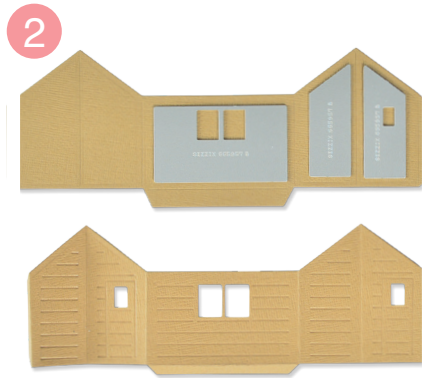

Garden Green House Step by step breakdown:

Garden Shed Step by step breakdown:

665945

Sizzix® Thinlits® Die Set 19PK - Delightful Deer by Lisa Jones

Approximate Die-Cut Sizes:

3 1/2" x 3 1/2" - 3/8" x 5/8"
8.89cm x 8.89cm - 0.95cm x 1.59cm