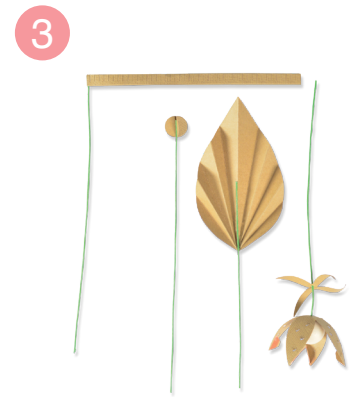

Approximate Die-Cut Sizes:

3 1/2" x 3 1/2" - 1/8" x 1/8"
8.89cm x 8.89cm - 0.32cm x 0.32cm

Other Product Considerations:

Sizzix™ Making Essential - Maker's Tape (663473)

Step by step breakdown:

665955

Sizzix® Thinlits® Die Set 5PK - Ornamental Stems by Olivia Rose

Approximate Die-Cut Sizes:

5/8" x 6 1/8" - 1/2" x 1/2"

1.59cm x 15.56cm - 1.27cm x 1.27cm

Other Product Considerations:

Sizzix™ Accessory - Glue Gun (662301/663550), Sizzix™ Accessory - Glue Sticks, Clear, 6", 20PK (664821)

Step by step breakdown:

665977

Sizzix™ Clear Stamps Set 10PK - Winter Sentiments by Jennifer Ogborn

Approximate Sizes:

2 1/2" x 2 1/8" - 2 5/8" x 1 1/4"
6.35cm x 5.40cm - 6.67cm x 3.18cm

Other Product Considerations: