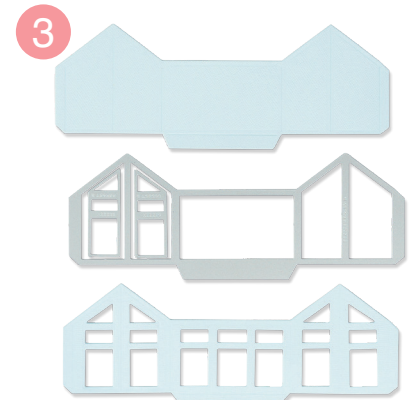

Garden Green House Step by step breakdown: