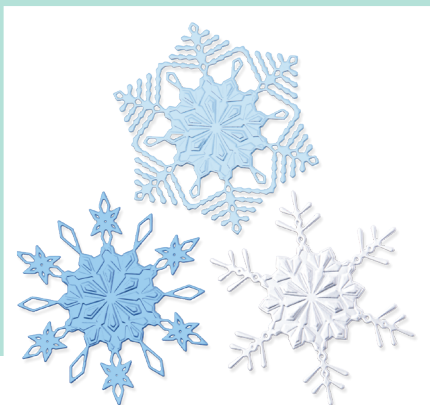

665968

Sizzix® Switchlits™ Embossing Folder - Winter Snowflakes by Kath Breen

Approximate Die-Cut Sizes:

2 3/8" x 2 3/4" - 2 3/8" x 2 3/4"

6.03cm x 6.99cm - 6.03cm x 6.99cm

Other Product Considerations:

Sizzix Effectz™ - Luster Wax