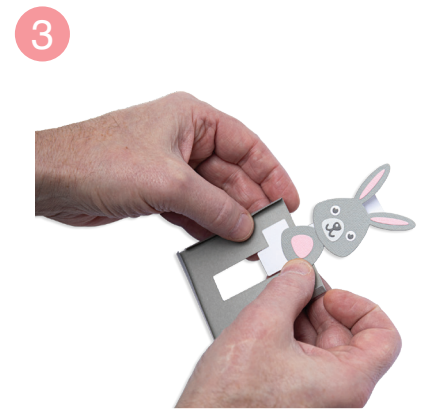

1 3/4" x 2 1/8" - 1/2" x 5/8"
4.45cm x 5.40cm - 1.27cm x 1.59cm

Additional Information:

Compatible with Sidekick

Other Product Considerations:

Sizzix™ Accessory - Adhesive Sheets
(656802)

665942

Sizzix® Thinlits® Die Set 5PK - As If By Magic! by Pete Hughes

Approximate Die-Cut Sizes:

3 1/2" x 3 1/2" - 1/8" x 1/8"
8.89cm x 8.89cm - 0.32cm x 0.32cm

Other Product Considerations:

Sizzix™ Making Essential - Maker's Tape (663473)

Step by step breakdown:

665955

Sizzix® Thinlits® Die Set 5PK - Ornamental Stems by Olivia Rose

Approximate Die-Cut Sizes:

5/8" x 6 1/8" - 1/2" x 1/2"

1.59cm x 15.56cm - 1.27cm x 1.27cm

Other Product Considerations:

Sizzix™ Accessory - Glue Gun (662301/663550), Sizzix™ Accessory - Glue Sticks, Clear, 6", 20PK (664821)