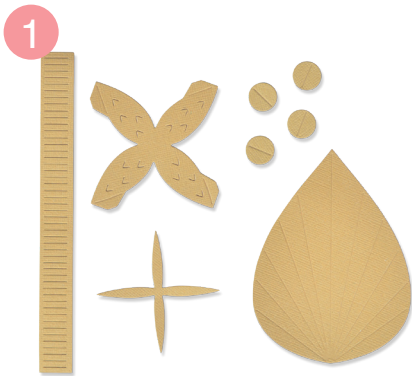

Approximate Die-Cut Sizes:

3 1/2" x 3 1/2" - 1/8" x 1/8"
8.89cm x 8.89cm - 0.32cm x 0.32cm

Other Product Considerations:

Sizzix™ Making Essential - Maker's Tape (663473)

Step by step breakdown:

665955

Sizzix® Thinlits® Die Set 5PK - Ornamental Stems by Olivia Rose

Approximate Die-Cut Sizes:

5/8" x 6 1/8" - 1/2" x 1/2"

1.59cm x 15.56cm - 1.27cm x 1.27cm

Other Product Considerations:

Sizzix™ Accessory - Glue Gun (662301/663550), Sizzix™ Accessory - Glue Sticks, Clear, 6", 20PK (664821)

Step by step breakdown:

665977

Sizzix™ Clear Stamps Set 10PK - Winter Sentiments by Jennifer Ogborn

Approximate Sizes:

2 1/2" x 2 1/8" - 2 5/8" x 1 1/4"
6.35cm x 5.40cm - 6.67cm x 3.18cm

Other Product Considerations:

Sizzix™ Accessory - Embossing Ink Pad, Clear (663012), Sizzix™ Making Essential - Opaque Embossing Powder

665973

Sizzix™ Clear Stamps Set 3PK - Autumn Wreath by Olivia Rose

Approximate Sizes:

3 1/2" x 3 5/8" - 2 1/8" x 3/4"
8.89cm x 9.21cm - 5.40cm x 1.91cm