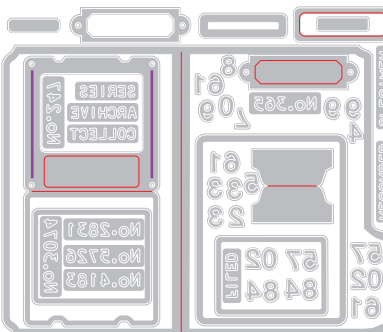

6 1/4" x 4 1/4"
15.88cm x 10.80cm

Other Product Considerations:

Sizzix Effectz™ - Luster Wax

665929

Sizzix® Thinlits® Die Set 13PK - Vintage Labels by Tim Holtz®

Approximate Die-Cut Sizes:

3" x 2" - 5/8" x 1"
7.62cm x 5.08cm - 1.59cm x 2.54cm

Additional Information:

Compatible with Sidekick

665926

Sizzix® Thinlits® Die Set 45PK - Collector by Tim Holtz®

Approximate Die-Cut Sizes:
 6" x 5" - 1/8" x 1/2"
 15.24cm x 12.70cm - 0.32cm x 1.27cm

665927

Sizzix® Thinlits® Die Set 48PK - Postale by Tim Holtz®

Approximate Die-Cut Sizes:
 7 3/8" x 4 7/8" - 1/4" x 1/4"
 18.73cm x 12.38cm - 0.64cm x 0.64cm

665930

Sizzix® Thinlits® Die Set 54PK - Specimen by Tim Holtz®