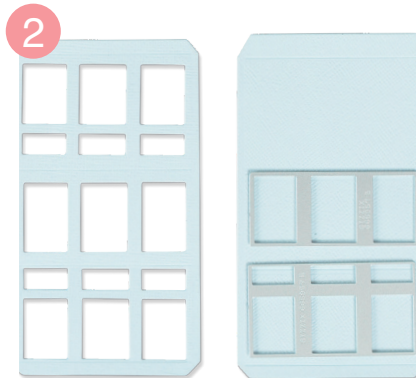

Garden Green House Step by step breakdown: