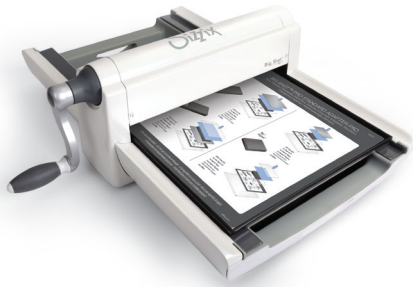

- 1 Big Shot® Plus Machine
- 1 Big Shot® Plus Platform
- 1 Adapter A
- 1 Adapter B
- 1 Pair of Big Shot® Plus Cutting Pads
- 1 Instruction Booklet

Machine Size:

15¾" x 11¾" x 7½"
40.01cm x 27.94cm x 19.05cm

1 Year Warranty, 2 years extended warranty upon registration*

661546

Big Shot® Plus

STARTER KIT

Contains:

- 1 Big Shot® Plus Machine
- 1 Pair of A4 Cutting Pads
- 1 Big Shot® Plus Platform
- 1 Adapter A
- 1 Adapter B
- 1 Bigz™ L Die
- 1 Framelits® Die
- 12 Thinlits® Dies
- 4 Double-sided A4 Cardstock Sheets
- 10 Double-sided 5.5" x 6" (13.97cm x 15.24cm) Cardstock Sheets
- 1 Fabric Piece 100% Cotton 17.72" x 21.65" (45cm x 55cm) by My Life Handmade
- 1 Instruction Booklet

Machine Size:

15¾" x 11¾" x 7½"
40cm x 29.85cm x 19.05cm

1 Year Warranty, 2 years extended warranty upon registration*

660550

Big Shot® Pro

Contains:

- 1 Big Shot® Pro Machine
- 1 Standard Sliding Tray
- 1 Standard Adapter Pad
- 1 Standard Cutting Pad
- 1 Premium Crease Pad
- 2 Mylar Shims
- 1 Die Pick
- 1 Instruction Booklet