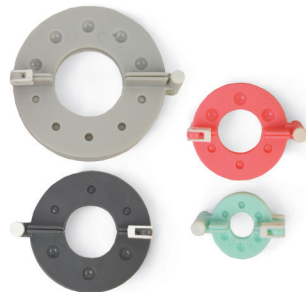

663004

Sizzix™ Making Tool
**4PK Pom-Pom Maker
Set**

Extra Info:
1 3/8", 2 1/8", 2 3/4" and 3 1/2" diameters
3.5cm, 5.5cm, 7cm and 9cm diameters
4 sizes

664614

Sizzix™ Making Essential 400PK
**Flower Stamens, White/
Cream**