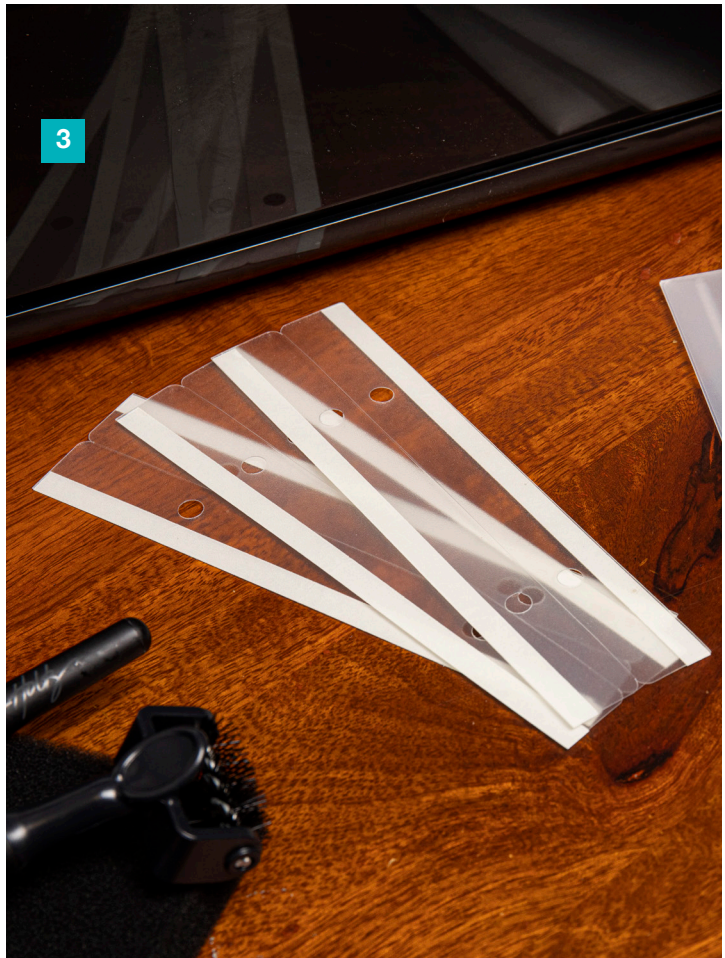

Small Tool Case, Black

665796

Sizzix Effectz™

Multimedia Mat

- Matte white silicone to show the true colors of your media.
- Change the orientation to suit your make and working needs - portrait or landscape.
- Non-slip to reduce movement on your making space.
- A4 Work area.
- Clean with soap and water (or an alcohol solution or dedicated medium cleanser if required). Roll up once your mat is clean and dry, store using the band.