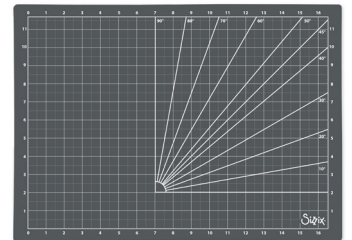

Sizzix™ Making Tool
Cutting Mat