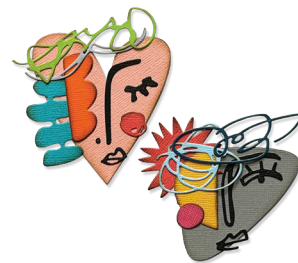

Extra Info:

2 1/2" x 2 3/4" - 1/2" x 1/4"
6.35cm x 6.99cm - 1.27cm x 0.64cm

665849

Sizzix® Thinlits® Die Set 4PK
Brushstroke Flowers #4
Designed By Tim Holtz®

Extra Info:

3 3/8" x 2 1/2" - 1/2" x 1/4"
8.57cm x 6.35cm - 1.27cm x 0.64cm

665846

Sizzix® Thinlits® Die Set 6PK
Artsy Stems
Designed By Tim Holtz®

Extra Info:

1 5/8" x 5 5/8" - 1 1/4" x 4 7/8"
4.13cm x 14.29cm - 3.18cm x 12.38cm

665845

Sizzix® Thinlits® Die Set 19PK
Abstract Faces
Designed By Tim Holtz®