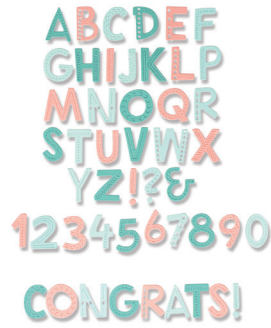

665893

Sizzix® Thinlits® Die
Marked Alphabet
Designed By Olivia Rose