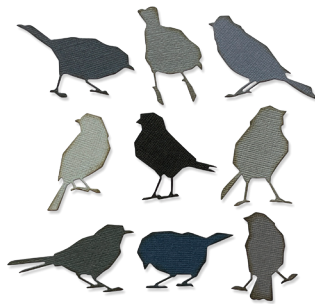

Extra Info:

1 1/8" x 1 1/8" - 1/8" x 1/2"
2.86cm x 2.86cm - 0.32cm x 1.27cm

665861

Sizzix® Thinlits® Die Set 9PK
Silhouette Birds
Designed By Tim Holtz®

Extra Info:

2 3/4" x 1 3/8" - 1 1/2" x 1 7/8"
6.99cm x 3.49cm - 3.81cm x 4.76cm
Compatible with Sidekick