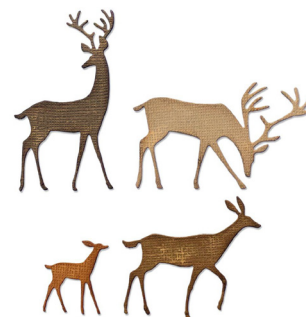

Sizzix® Thinlits® Die Set 6PK
Feathered Friends
Designed By Tim Holtz®

Extra Info:

2 1/2" x 2 7/8" - 1 3/8" x 1/2"
6.35cm x 7.30cm - 3.49cm x 1.27cm
Compatible with Sidekick

664968

Sizzix® Thinlits® Die Set 4PK
Darling Deer
Designed By Tim Holtz®