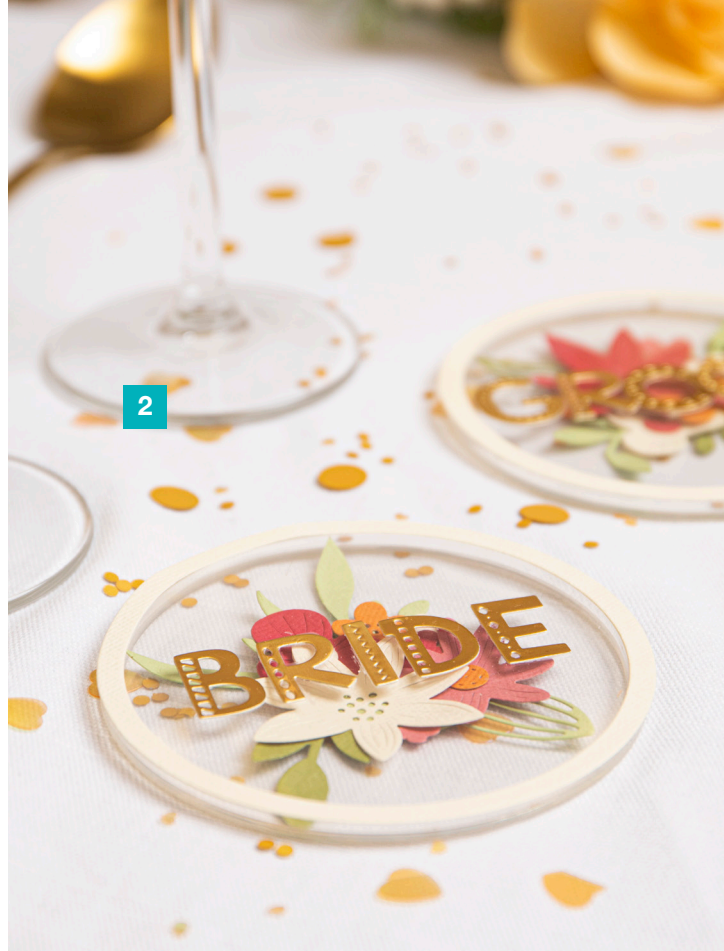

1

665895

Sizzix® Thinlits® Die Set 12PK
Pass the Boquet
Designed by Olivia Rose

2

2

665893

Sizzix® Thinlits® Die
Marked Alphabet
Designed by Olivia Rose

3

665877

Sizzix® Switchlits™ Embossing Folder
Detailed Blooms
Designed by Kath Breen

3