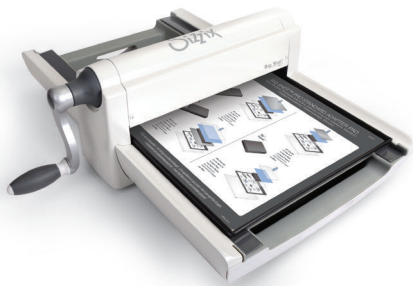

- 1 Big Shot® Plus Machine
- 1 Big Shot® Plus Platform
- 1 Adapter A
- 1 Adapter B
- 1 Pair of Big Shot® Plus Cutting Pads
- 1 Instruction Booklet

Machine Size:

15¾" x 11¾" x 7½"
40.01cm x 27.94cm x 19.05cm

1 Year Warranty, 2 years extended warranty upon registration*

661546

Big Shot® Plus

STARTER KIT

Contains:

- 1 Big Shot® Plus Machine
- 1 Pair of A4 Cutting Pads
- 1 Big Shot® Plus Platform
- 1 Adapter A
- 1 Adapter B
- 1 Bigz™ L Die
- 1 Framelits® Die
- 12 Thinlits® Dies
- 4 Double-sided A4 Cardstock Sheets
- 10 Double-sided 5.5" x 6" (13.97cm x 15.24cm) Cardstock Sheets
- 1 Fabric Piece 100% Cotton 17.72" x 21.65" (45cm x 55cm) by My Life Handmade
- 1 Instruction Booklet

Machine Size:

15¾" x 11¾" x 7½"
40cm x 29.85cm x 19.05cm

1 Year Warranty, 2 years extended warranty upon registration*

660550

Big Shot® Pro

Contains:

- 1 Big Shot® Pro Machine
- 1 Standard Sliding Tray
- 1 Standard Adapter Pad
- 1 Standard Cutting Pad
- 1 Premium Crease Pad
- 2 Mylar Shims
- 1 Die Pick
- 1 Instruction Booklet