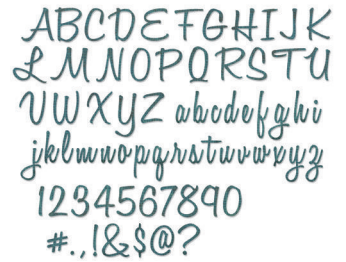

Extra Info:
7/8" Tall
2.22cm Tall

662228

Sizzix® Thinlits® Die Set 69PK
Alphanumeric, Script (1" Tall)
Designed By Tim Holtz®