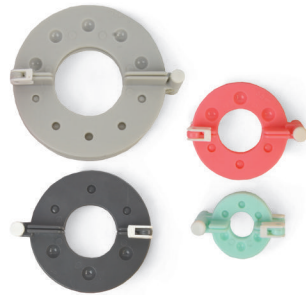

Sizzix™ Making Tool
4PK Pom-Pom Maker Set

Extra Info:
1 3/8", 2 1/8", 2 3/4" and 3 1/2" diameters
3.5cm, 5.5cm, 7cm and 9cm diameters
4 sizes

664818

Sizzix™ Making Tool
Scissors, Small