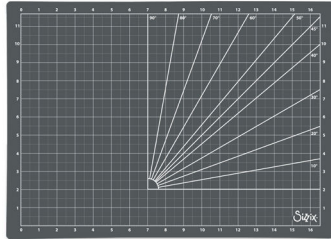

Extra Info:

9" x 6 1/2" x 7/8"

22.86cm x 16.51cm x 2.22cm

Anti-static. Easily pour glitter, embossing powders or sequins & beads back into the material's container.

663384

Sizzix™ Making Tool
Cutting Mat

Extra Info:

12 7/8" x 17 1/8" x 1/8"

32.70cm x 43.50cm x 0.32cm

Self-healing mat. Measurement grids on both sides, providing both imperial and metric measurements

663386

Sizzix™ Tool
Heat Tool, Dual Speed

Extra Info:

8 3/4" x 2" x 2 1/4"