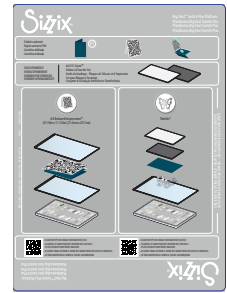

660470

Sizzix® Accessory
Chrome Precision Base Plate

Extra Info:

10" x 6 1/4"
25.40cm x 16.51cm
Designed for use with intricate Thinlits dies in the Big Shot and Big Shot Express. 6" Accessory

664859

NEW

Sizzix™ Big Shot™ Switch Plus
Accessory
Cutting Pads

NOVEMBER 2021

Extra Info:

9" x 12" x 1/8"
22.86cm x 30.48cm x 0.32cm
1 Pair, Standard. 9" Accessory

664863

NEW

Sizzix™ Big Shot™ Switch Plus
Accessory
Platform

NOVEMBER 2021

Extra Info:

9" x 12" x 1/2"
22.86cm x 30.48cm x 1.27cm
Standard. Use to create a sandwich for accomodating embossing folders. 9" Accessory

664865

NEW

Sizzix™ Big Shot™ Switch Plus
Accessory
Adaptor A

NOVEMBER 2021

Extra Info: