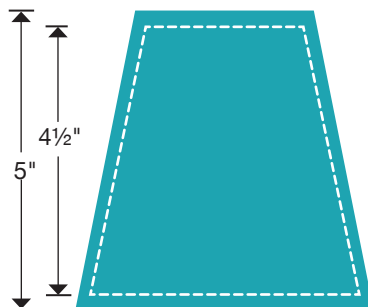

Extra Info:
10" x 4 1/8"
25.40cm x 10.48cm
Requires Extended Cutting Pads

658882

L

Sizzix® Bigz™ L Die
Tumbler
Designed By Missouri Star Quilt Co.

Extra Info:
5" x 5"
12.70cm x 12.70cm

660073

L

Sizzix® Bigz™ L Die
Kaleidoscope, 6 1/2" Assembled
Designed By Sizzix®