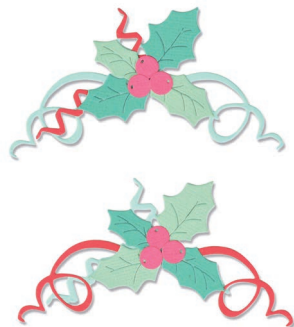

664700

Sizzix® Thinlits® Die Set 11PK
Boughs of Holly
Designed By Sizzix