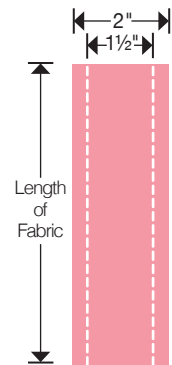

Extra Info:
2" x Length of Fabric
5.08cm x Length of Fabric
Requires Extended Cutting Pads