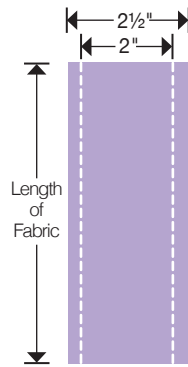

658328

XL 25

Sizzix® Bigz™ XL 25" Die
Strips, 2 1/2" Wide
Designed By Sizzix®

Extra Info:
2 1/2" x Length of Fabric
6.35cm x Length of Fabric
Requires Extended Cutting Pads

658330

PRO 25

Sizzix® Bigz™ Pro 25" Die
Strips, 2 1/2" Wide
Designed By Sizzix®