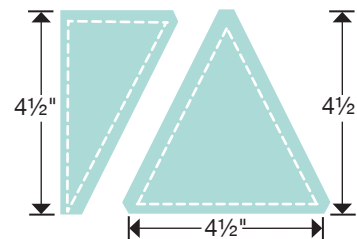

Extra Info:
2 1/2" x 4 1/2"
6.35cm x 11.43cm

657622

L

Sizzix® Bigz™ L Die
**Triangles, Isosceles
& Right 4 1/2" H
Assembled**
Designed By Sizzix®