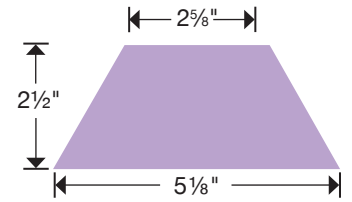

Extra Info:
4 1/2" x 3 7/8"
11.43cm x 9.84cm

658880

Sizzix® Bigz™ Die
5" Half Hex
Designed By Missouri Star Quilt Co.