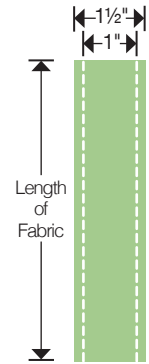

Extra Info:
1 1/2" x Length of Fabric
3.81cm x Length of Fabric
Requires Extended Cutting Pads

657898

XL 25

Sizzix® Bigz™ XL 25" Die
Strip, 3 1/2" Wide
Designed By Sizzix®