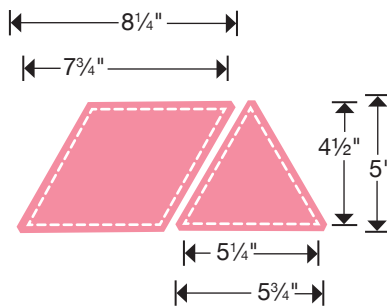

**Extra Info:**  
4 1/2" x 3 7/8"  
11.43cm x 9.84cm

658880

Sizzix® Bigz™ Die  
**5" Half Hex**  
Designed By Missouri Star Quilt Co.

**Extra Info:**  
5 1/8" x 2 1/2"  
13.02cm x 6.35cm

662027

**XL**

Sizzix® Bigz™ XL Die  
**Rhombus w/Triangle**  
Designed By Missouri Star Quilt Co.