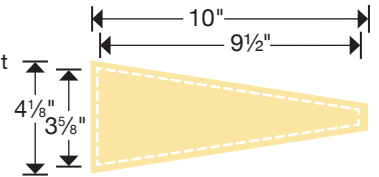

657267

XL 25

Sizzix® Bigz™ XL 25" Die  
**Strip, 5" Wide**  
Designed By Sizzix®

**Extra Info:**  
5" x Length of Fabric  
12.70cm x Length of Fabric  
Requires Extended Cutting Pads

658884

XL

Sizzix® Bigz™ XL Die  
**10" Dresden Plate**  
Designed By Missouri Star Quilt Co.