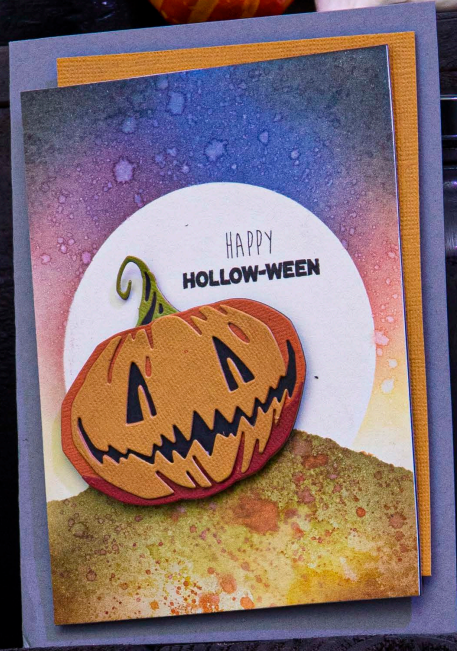

LAST HALLOWEEN

SPECIMEN

FIELD LABEL

No. 7834

MARKET ST. BALTIMORE