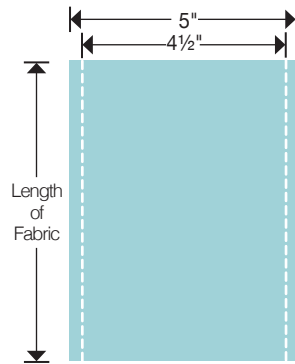

658328

XL 25

Sizzix® Bigz™ XL 25" Die
Strips, 2 1/2" Wide
Designed By Sizzix®

Extra Info:
2 1/2" x Length of Fabric
6.35cm x Length of Fabric
Requires Extended Cutting Pads

658330

PRO 25

Sizzix® Bigz™ Pro 25" Die
Strips, 2 1/2" Wide
Designed By Sizzix®

Extra Info:
2 1/2" x Length of Fabric
6.35cm x Length of Fabric
Requires Extended Cutting Pads. Compatible with Big Shot Pro only

657267

XL 25

Sizzix® Bigz™ XL 25" Die
Strip, 5" Wide
Designed By Sizzix®

Extra Info:
5" x Length of Fabric
12.70cm x Length of Fabric
Requires Extended Cutting Pads

658884

XL

Sizzix® Bigz™ XL Die
10" Dresden Plate
Designed By Missouri Star Quilt Co.

Extra Info:
10" x 4 1/8"
25.40cm x 10.48cm
Requires Extended Cutting Pads

658882

L

Sizzix® Bigz™ L Die
Tumbler
Designed By Missouri Star Quilt Co.

Extra Info:
5" x 5"
12.70cm x 12.70cm

660073

L

Sizzix® Bigz™ L Die
Kaleidoscope, 6 1/2" Assembled
Designed By Sizzix®

Extra Info:
3 3/4" x 3 1/4" - 2 3/4" x 2 3/4"
9.53cm x 8.26cm - 6.99cm x 6.99cm