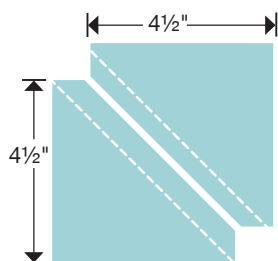

Extra Info:
3 1/2" x 3 1/2"
8.89cm x 8.89cm

657613

Sizzix® Bigz™ Die
**Half-Square Triangles, 4
1/2" Assembled Square**
Designed By Sizzix®