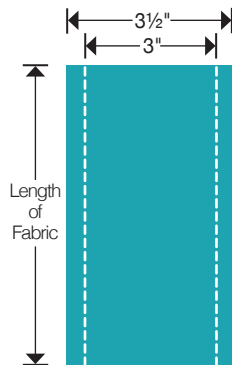

Extra Info:
3 1/2" x Length of Fabric
8.89cm x Length of Fabric
Requires Extended Cutting Pads

657633

XL 25

Sizzix® Bigz™ XL 25" Die
Strips, 2" Wide
Designed By Sizzix®