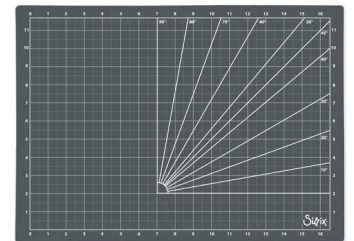

Sizzix™ Making Tool
Cutting Mat