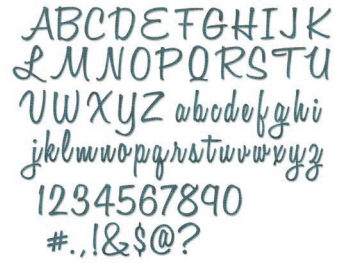

Extra Info:
7/8" Tall
2.22cm Tall

662228

Sizzix® Thinlits® Die Set 69PK
Alphanumeric, Script (1" Tall)
Designed By Tim Holtz®