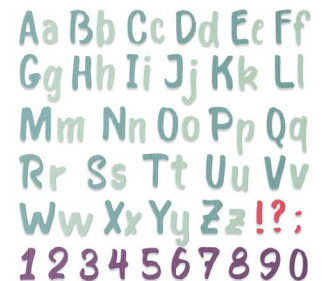

Extra Info:

1 1/2" Tall
3.81cm Tall
Compatible with Sidekick. Works with Alphanumeric Shadow Lower (664728) & Alphanumeric Shadow Upper (664729) by Tim Holtz®

664491

Sizzix® Thinlits® Die
Bold Brush Alphabet
Designed By Sophie Guilar