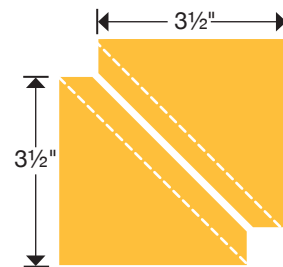

Extra Info:
2 1/2" x 2 1/2"
6.35cm x 6.35cm

657612

Sizzix® Bigz™ Die
**Half-Square Triangles, 3
1/2" Assembled Square**
Designed By Sizzix®