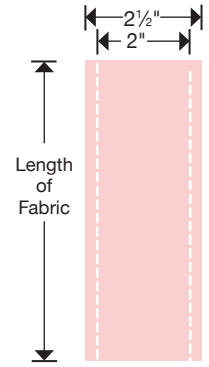

Extra Info:
2 1/2" x Length of Fabric
6.35cm x Length of Fabric
Requires Extended Cutting Pads. Compatible with Big Shot Pro only

657267

XL 25

Sizzix® Bigz™ XL 25" Die
Strip, 5" Wide
Designed By Sizzix®