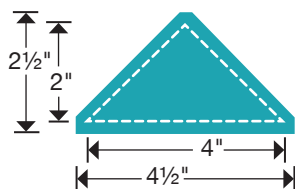

Extra Info:
5" x 5"
12.70cm x 12.70cm

657166

L

Sizzix® Bigz™ L Die
**Triangles, 2 1/2"H x 4
1/2"W Unfinished**
Designed By Sizzix®