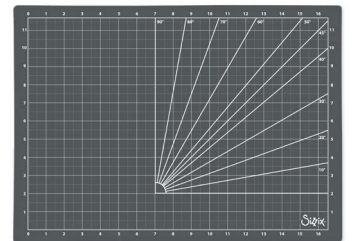

Sizzix™ Making Tool
Cutting Mat