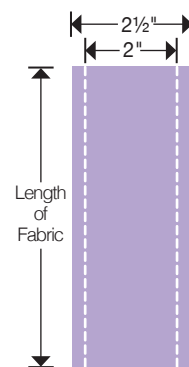

Extra Info:
4 1/2" x 3 7/8"
11.43cm x 9.84cm

659840

Sizzix® Bigz™ Die
**Tumbler, 4"H Finished (4
1/2" Unfinished)**
Designed By Sizzix®

Extra Info:
4 3/8" x 4 1/2"
11.11cm x 11.43cm

658328

XL 25

Sizzix® Bigz™ XL 25" Die
Strips, 2 1/2" Wide
Designed By Sizzix®