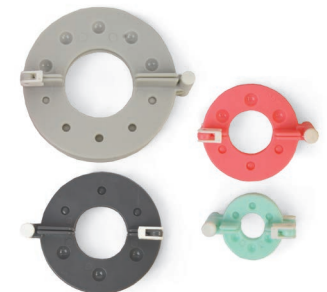

Sizzix™ Making Tool
4PK Pom-Pom Maker Set

Extra Info:

1 3/8", 2 1/8", 2 3/4" and 3 1/2" diameters
3.5cm, 5.5cm, 7cm and 9cm diameters
4 sizes