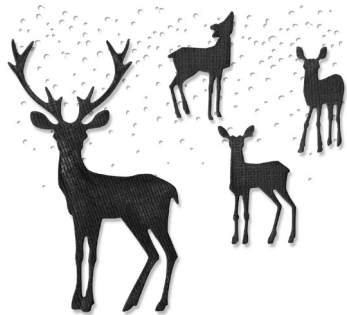

662426

Sizzix® Thinlits® Die Set 5PK
Winter Wonderland
Designed By Tim Holtz®