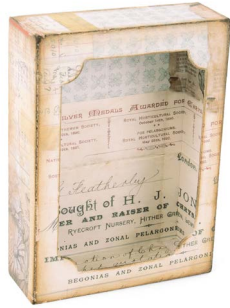

656339

Sizzix® Bigz™ Die
Stars
Designed By Sizzix®

Extra Info:

3 1/4" x 3 1/4" - 1 3/4" x 1 3/4"
8.26cm x 8.26cm - 4.45cm x 4.45cm

656333

Sizzix® Bigz™ Die
Circles
Designed By Sizzix®

Extra Info:

2 1/2" x 2 1/2" - 2" x 2"
6.35cm x 6.35cm - 5.08cm x 5.08cm

664419

XL

Sizzix® Bigz™ XL Die w/Framelits®
Die
Curio Box
Designed By Tim Holtz®

Extra Info:

4 1/8" x 2 7/8" x 1 1/8" (Assembled)
10.48cm x 7.30cm x 2.86cm (Assembled)
Requires Extended Cutting Pads
Premium Crease Pad (655092) Recommended