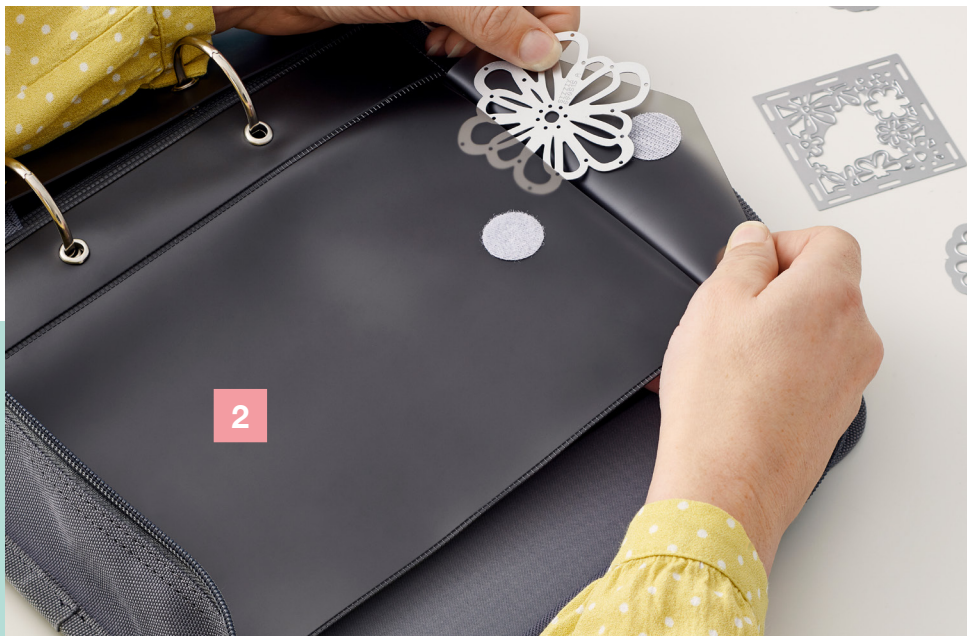

# 664353 Funnel Tray

2

Revolutionize your making experience with the Sizzix Funnel Tray!

This handy accessory is designed to make creating with Sizzix Glitters, Embossing Powders, Sequins and Beads, a seamless experience, helping to minimize mess and waste. The plastic tray is armed with an anti-static coating, ensuring glitters, powders and sequins effortlessly move about the tray and can be easily deposited through the funnel. It also features a screw cap to avoid spillages when making! The dimensions of the Funnel Tray are 6 $\frac{3}{8}$ " x 8 $\frac{7}{8}$ " x  $\frac{7}{8}$ " or 16.19cm x 22.54cm x 2.22cm.

# 663468 <sup>1</sup> Die Storage Solution

Small

The ultimate die storage solution!

Containing five grey removable inserts with hook-and-loop fastenings, one removeable magnetic sheet, pen holder, and elastic straps for even more storage, this is an essential for every maker! The hook-and-loop fastenings on inserts keep dies stored safely, creating a die collection to be proud of. Die Storage Inserts in size small are also available for even more storage!