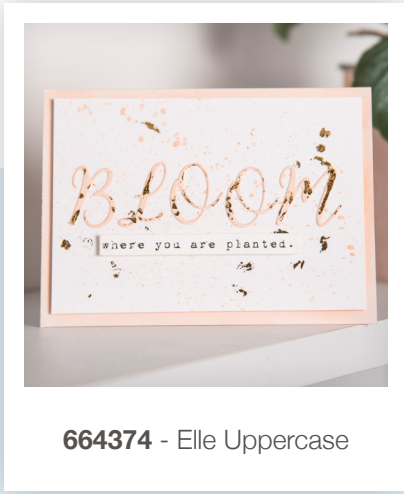

# 664377 1 Geo Floral Frame

Frame your makes with a contemporary floral design.

Including three frames for added versatility and the opportunity to build up your geometric make, this die set can be used with the included foliage elements or individually in separate makes. Perfect for home décor, cardmaking and scrapbook pages.