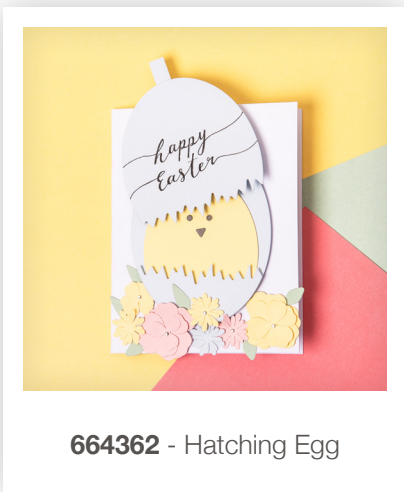

# 664378 <sup>1</sup> Origami Rabbit

Bringing the magic of paper engineering to makers everywhere.

This gorgeous Origami Rabbit die set creates a dimensional character and includes various floral embellishments with the option to use together or separately. The Origami Rabbit die set makes the perfect home décor addition to a child's bedroom or nursery and is even small enough to embellish a card with 3-D effect!