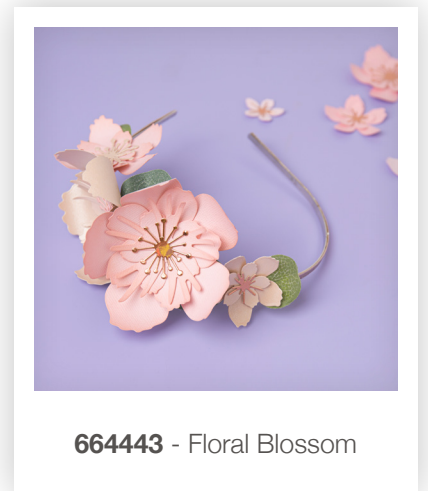

# 663860 1 Summer Blooms

Watch your creative projects flourish with Summer Blooms.

This Bigz™ die allows you to create two different styles of flowers which can be used together or separately, as well as the opportunity to make 3-D designs for added versatility. As it's a steel-rule die you can use it with a range of materials, cutting anything from cardstock to felt, for every making need including papercrafts, home décor, sewing and upcycling makes.