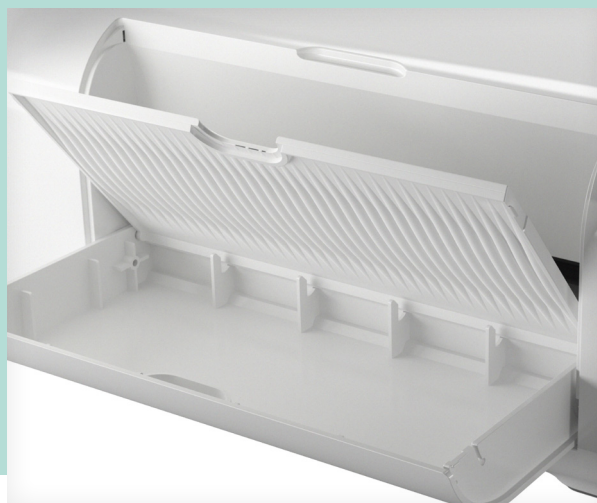

# 663650 Big Shot® Switch Starter Kit

COMING IN QUARTER 2

Advance your makes with the brand-new Big Shot® Switch electric die-cutting machine!

This contemporary high-gloss machine with stylish chrome accents has a simple two button system and automatic feed and reverse feature, empowering you to effortlessly die-cut at the touch of a button. The Big Shot Switch features an A4 opening and is compatible with all Sizzix technologies, including our popular Bigz™ steel-rule dies, opening up this electric machine to even more creative possibilities! Keep your favorite dies and essential tools close to hand in the Switch's integrated storage. Fold away the front bed for a sleek space-saving solution. Compact and portable, the Switch also features integrated handles for secure transportation.

Electric Feed with Automatic Reverse Function

Integrated Storage

Featuring exclusive starter kit contents including 24 Thinlits® Dies and a 3-D Embossing Folder!

**Contains:**

- 1 Big Shot® Switch Machine
- 1 Big Shot® Switch Platform, Adapter A & Adapter B
- 1 Pair of Standard Cutting Pads
- 1 EU Adapter
- 24 Thinlits® Dies
- 1 3-D Textured Impressions® Embossing Folder
- 1 Instruction Booklet