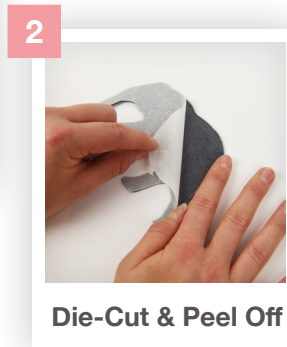

Iron On Matte Side

Die-Cut & Peel Off