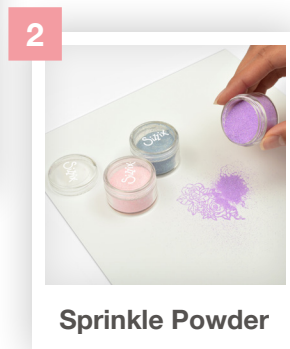

Sizzix™ Making Essential
Embossing Ink Pad

— MORE DETAILS —
Clear