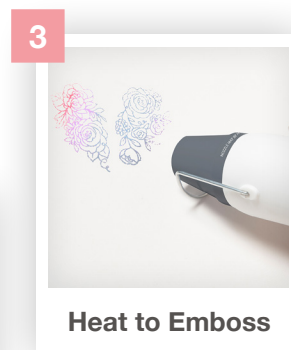

Sizzix™ Making Essential
Embossing Ink Pad

— MORE DETAILS —
Clear