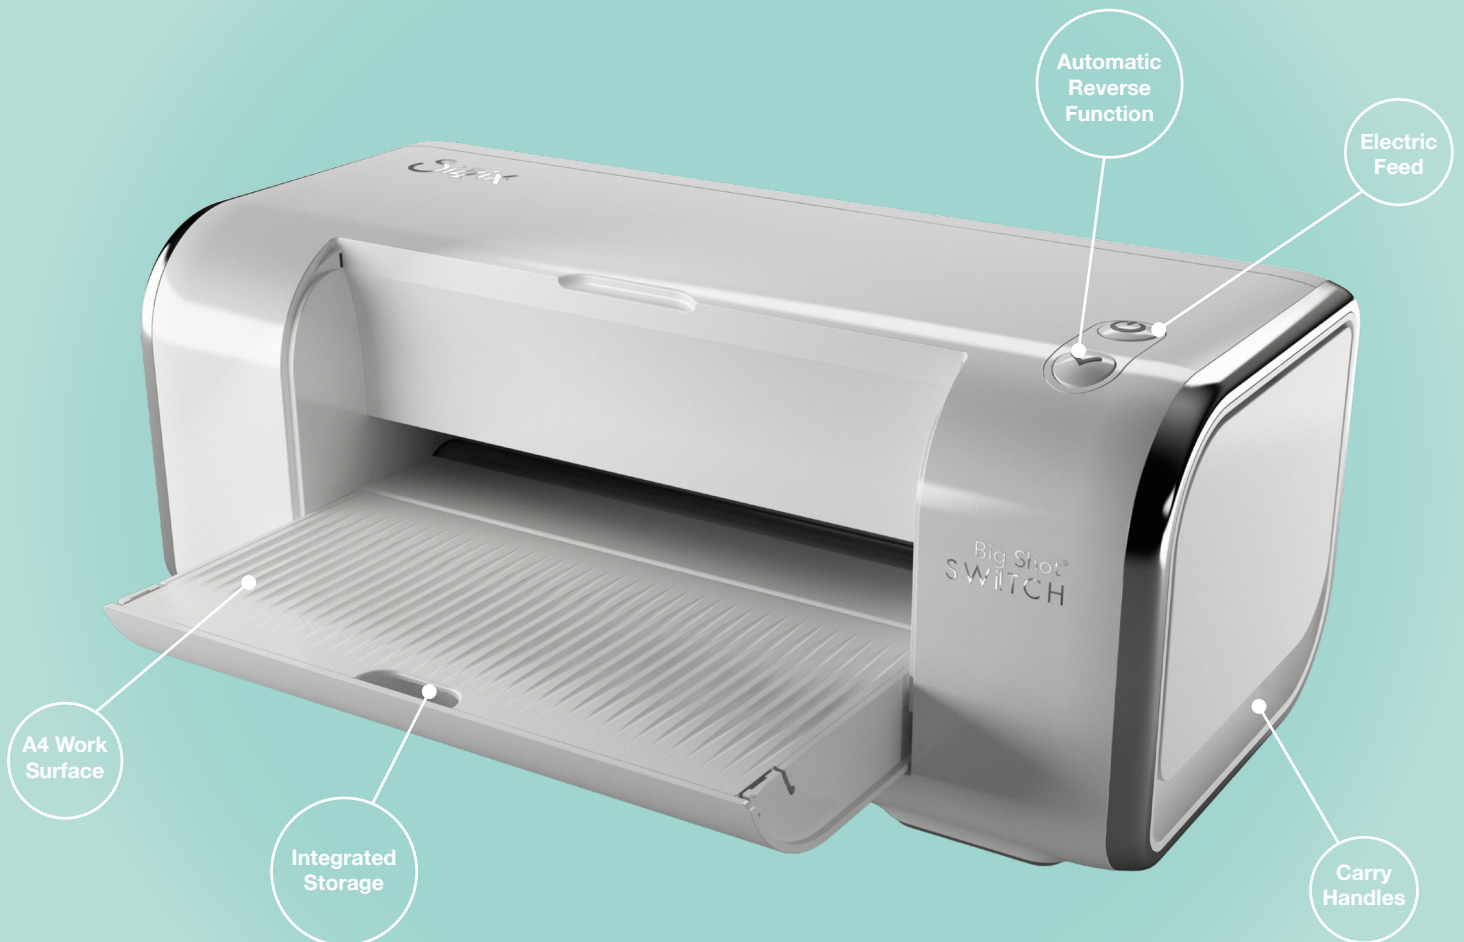

For making on the go, the space-conscious Big Shot Foldaway features a full-sized work surface that folds up for storage and travel. The even more portable Sizzix® Sidekick® is just the right size for smaller projects. For new-to-die-cutting makers, our Starter Kits include an assortment of popular dies along with paper and fabric that lets creativity begin right out of the box.

# 663650 Big Shot® Switch Starter Kit

COMING IN QUARTER 2

Advance your makes with the brand-new Big Shot® Switch electric die-cutting machine!

This contemporary high-gloss machine with stylish chrome accents has a simple two button system and automatic feed and reverse feature, empowering you to effortlessly die-cut at the touch of a button. The Big Shot Switch features an A4 opening and is compatible with all Sizzix technologies, including our popular Bigz™ steel-rule dies, opening up this electric machine to even more creative possibilities! Keep your favorite dies and essential tools close to hand in the Switch's integrated storage. Fold away the front bed for a sleek space-saving solution. Compact and portable, the Switch also features integrated handles for secure transportation.

Electric Feed with Automatic Reverse Function

Integrated Storage

Featuring exclusive starter kit contents including 24 Thinlits® Dies and a 3-D Embossing Folder!

**Contains:**

- 1 Big Shot® Switch Machine
- 1 Big Shot® Switch Platform, Adapter A & Adapter B
- 1 Pair of Standard Cutting Pads
- 1 EU Adapter
- 24 Thinlits® Dies
- 1 3-D Textured Impressions® Embossing Folder
- 1 Instruction Booklet