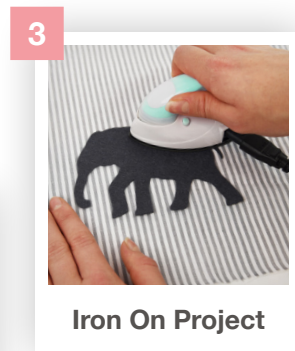

Iron On Project