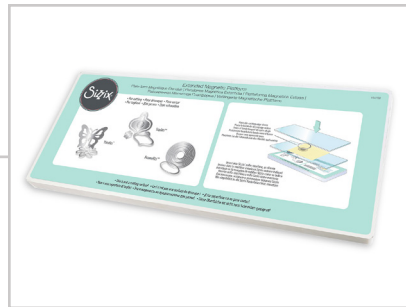

656780

Sizzix® Accessory
Magnetic Platform

— MORE DETAILS —
Extended, For Wafer-Thin Dies

656499 | 656780

These Magnetic Platforms securely hold single or multiple Thinlits® or Framelits® wafer-thin dies in place while cutting.