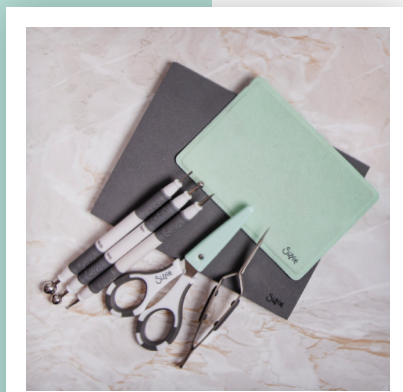

# 664353 Funnel Tray

2

Revolutionize your making experience with the Sizzix Funnel Tray!

This handy accessory is designed to make creating with Sizzix Glitters, Embossing Powders, Sequins and Beads, a seamless experience, helping to minimize mess and waste. The plastic tray is armed with an anti-static coating, ensuring glitters, powders and sequins effortlessly move about the tray and can be easily deposited through the funnel. It also features a screw cap to avoid spillages when making! The dimensions of the Funnel Tray are 6 $\frac{3}{8}$ " x 8 $\frac{7}{8}$ " x  $\frac{7}{8}$ " or 16.19cm x 22.54cm x 2.22cm.

# 663468 <sup>1</sup> Die Storage Solution

Small

The ultimate die storage solution!

Containing five grey removable inserts with hook-and-loop fastenings, one removeable magnetic sheet, pen holder, and elastic straps for even more storage, this is an essential for every maker! The hook-and-loop fastenings on inserts keep dies stored safely, creating a die collection to be proud of. Die Storage Inserts in size small are also available for even more storage!