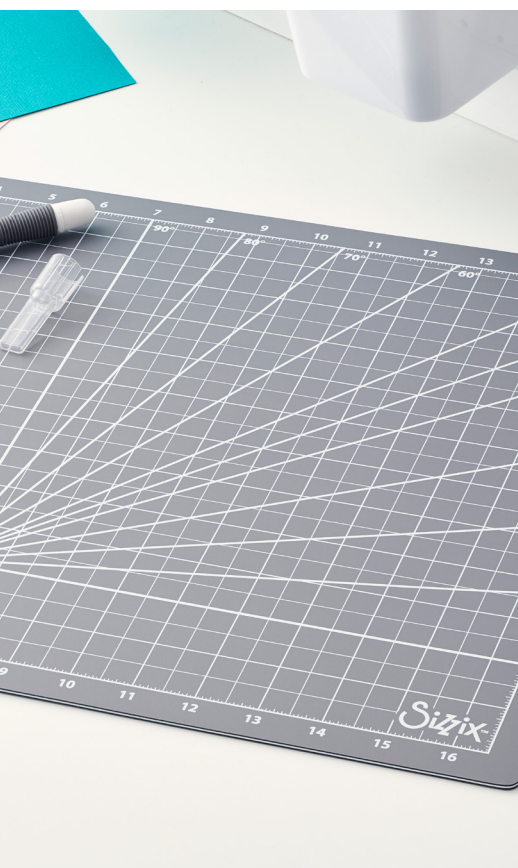

# 664353 Funnel Tray

2

Revolutionize your making experience with the Sizzix Funnel Tray!

This handy accessory is designed to make creating with Sizzix Glitters, Embossing Powders, Sequins and Beads, a seamless experience, helping to minimize mess and waste. The plastic tray is armed with an anti-static coating, ensuring glitters, powders and sequins effortlessly move about the tray and can be easily deposited through the funnel. It also features a screw cap to avoid spillages when making! The dimensions of the Funnel Tray are 6 $\frac{3}{8}$ " x 8 $\frac{7}{8}$ " x  $\frac{7}{8}$ " or 16.19cm x 22.54cm x 2.22cm.