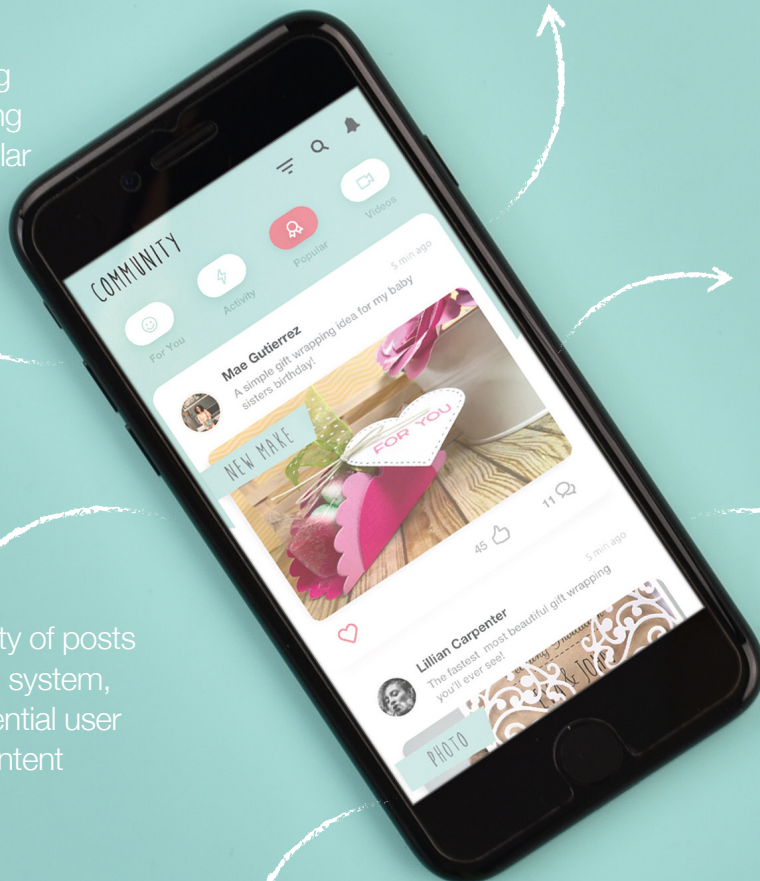

# Experience the Sizzix® mobile app!

With the Sizzix mobile app, your consumers can share, learn and interact with one another, all from the palm of their hand.

The app, which is available for both iOS and Android phones and tablets, allows consumers to participate in the Sizzix community through a personalised, interactive experience. App users can share photos of their makes, follow favourite makers, and like, comment and save submissions by others. They can also post questions, share helpful tips and tricks and earn achievement badges for their activity in the app.