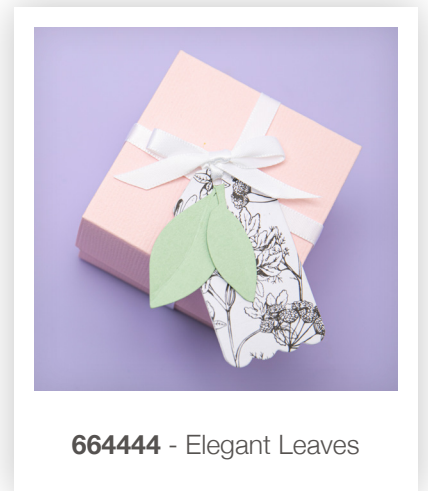

# 663690 1 Elegant Favor Box

Create stunning floral designs perfect for a range of occasions, with the Elegant Favor Box die set!

Its floral panel in two designs is perfect for creating favor boxes for a range of celebrations, from elegant birthday parties to weddings. Why not use the panel design separately as a gorgeous layered gift tag!