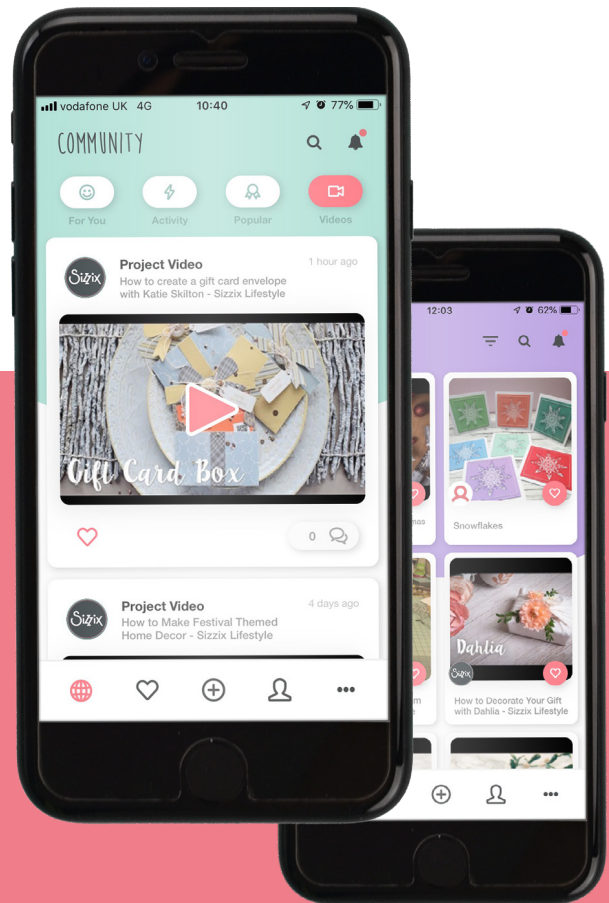

Experience the Sizzix® mobile app!

With the Sizzix mobile app, your consumers can share, learn and interact with one another, all from the palm of their hand.

The app, which is available for both iOS and Android phones and tablets, allows consumers to participate in the Sizzix community through a personalised, interactive experience. App users can share photos of their makes, follow favourite makers, and like, comment and save submissions by others. They can also post questions, share helpful tips and tricks and earn achievement badges for their activity in the app.

One of the app's most convenient features is the barcode scanner. Users can scan the barcode on Sizzix products and get instant access to inspirational content including project ideas, videos, how-tos and other community content. When a customer sees a product in your shop, they'll be able to scan it with their mobile and discover a whole collection of creative ideas for how to use it. It's a great tool that will help customers make purchasing decisions.

App users can also access a complete list of Sizzix stockists in their area, so that it's even easier than ever for them to find you in order to purchase dies, tools and accessories.

Here's a complete look at everything consumers can do with the app:

- Browse for inspiration, instructions, products and supplies lists
- Watch hundreds of how-to videos featuring Sizzix products
- Upload photos of their own makes, with fun filter options included
- Like and comment on photo uploads from other users, and save their favourites
- Follow favourite makers to stay up to date
- Read and share tips for all kinds of making
- Earn achievement badges for activity in the app, such as commenting and sharing photos
- Scan barcodes on Sizzix products to find inspirational ideas
- Find stockists in their area where they can purchase Sizzix dies, accessories and tools