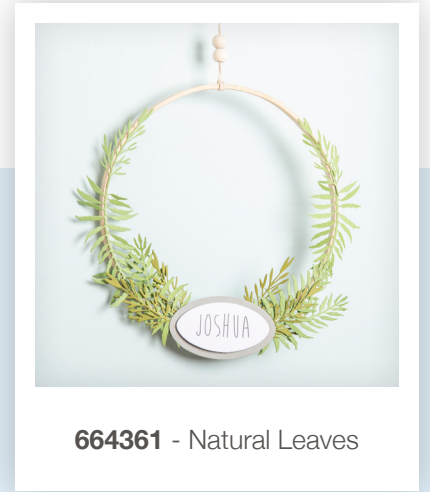

664361 - Natural Leaves