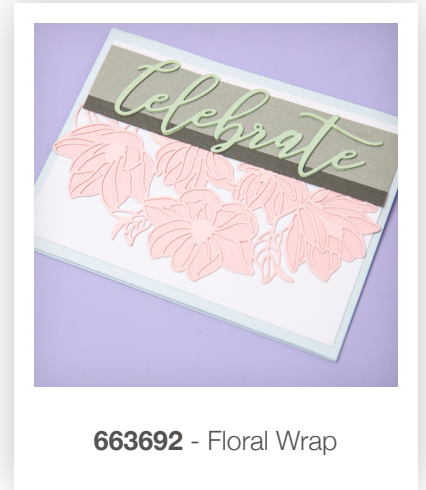

663862 ² Wedding Wreath

A floral design wrapped with love!

Wedding Wreath is brimming with floral and foliage elements including a 3-D rolling flower which is ideal for use with the Paper Sculpting Kit (662225). Wedding Wreath is perfect for a range of creative pursuits, including cardmaking, invitations, scrapbooking, wedding guest books and more!

663692 - Floral Wrap