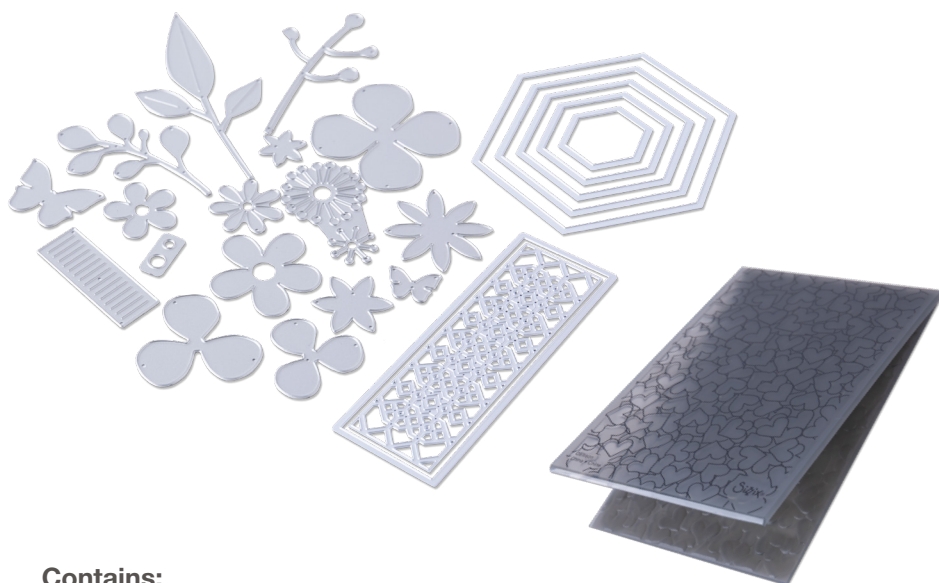

# 663650 Big Shot® Switch Starter Kit

COMING IN QUARTER 2

Advance your makes with the brand-new Big Shot® Switch electric die-cutting machine!

This contemporary high-gloss machine with stylish chrome accents has a simple two button system and automatic feed and reverse feature, empowering you to effortlessly die-cut at the touch of a button. The Big Shot Switch features an A4 opening and is compatible with all Sizzix technologies, including our popular Bigz™ steel-rule dies, opening up this electric machine to even more creative possibilities! Keep your favorite dies and essential tools close to hand in the Switch's integrated storage. Fold away the front bed for a sleek space-saving solution. Compact and portable, the Switch also features integrated handles for secure transportation.

Electric Feed with Automatic Reverse Function

Integrated Storage

Featuring exclusive starter kit contents including 24 Thinlits® Dies and a 3-D Embossing Folder!

**Contains:**

- 1 Big Shot® Switch Machine
- 1 Big Shot® Switch Platform, Adapter A & Adapter B
- 1 Pair of Standard Cutting Pads
- 1 EU Adapter
- 24 Thinlits® Dies
- 1 3-D Textured Impressions® Embossing Folder
- 1 Instruction Booklet