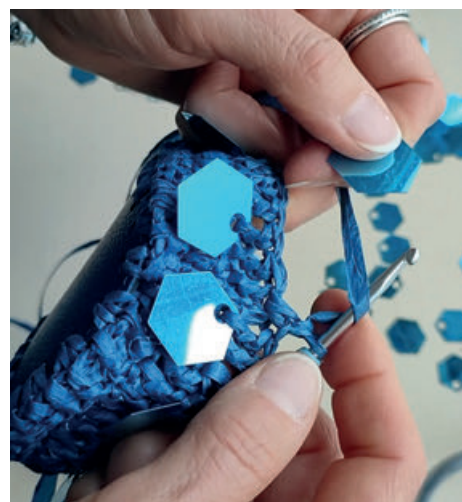

Paillettes sechseckig | Paillettes esagonali | Sequins hexagonal | Paillettes hexagonal

8075-.. VE 6 Sc
50g Ø 2,5cm

NEW

Blog
#3637