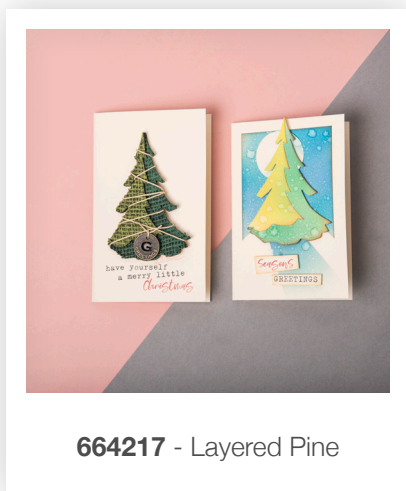

664217 - Layered Pine