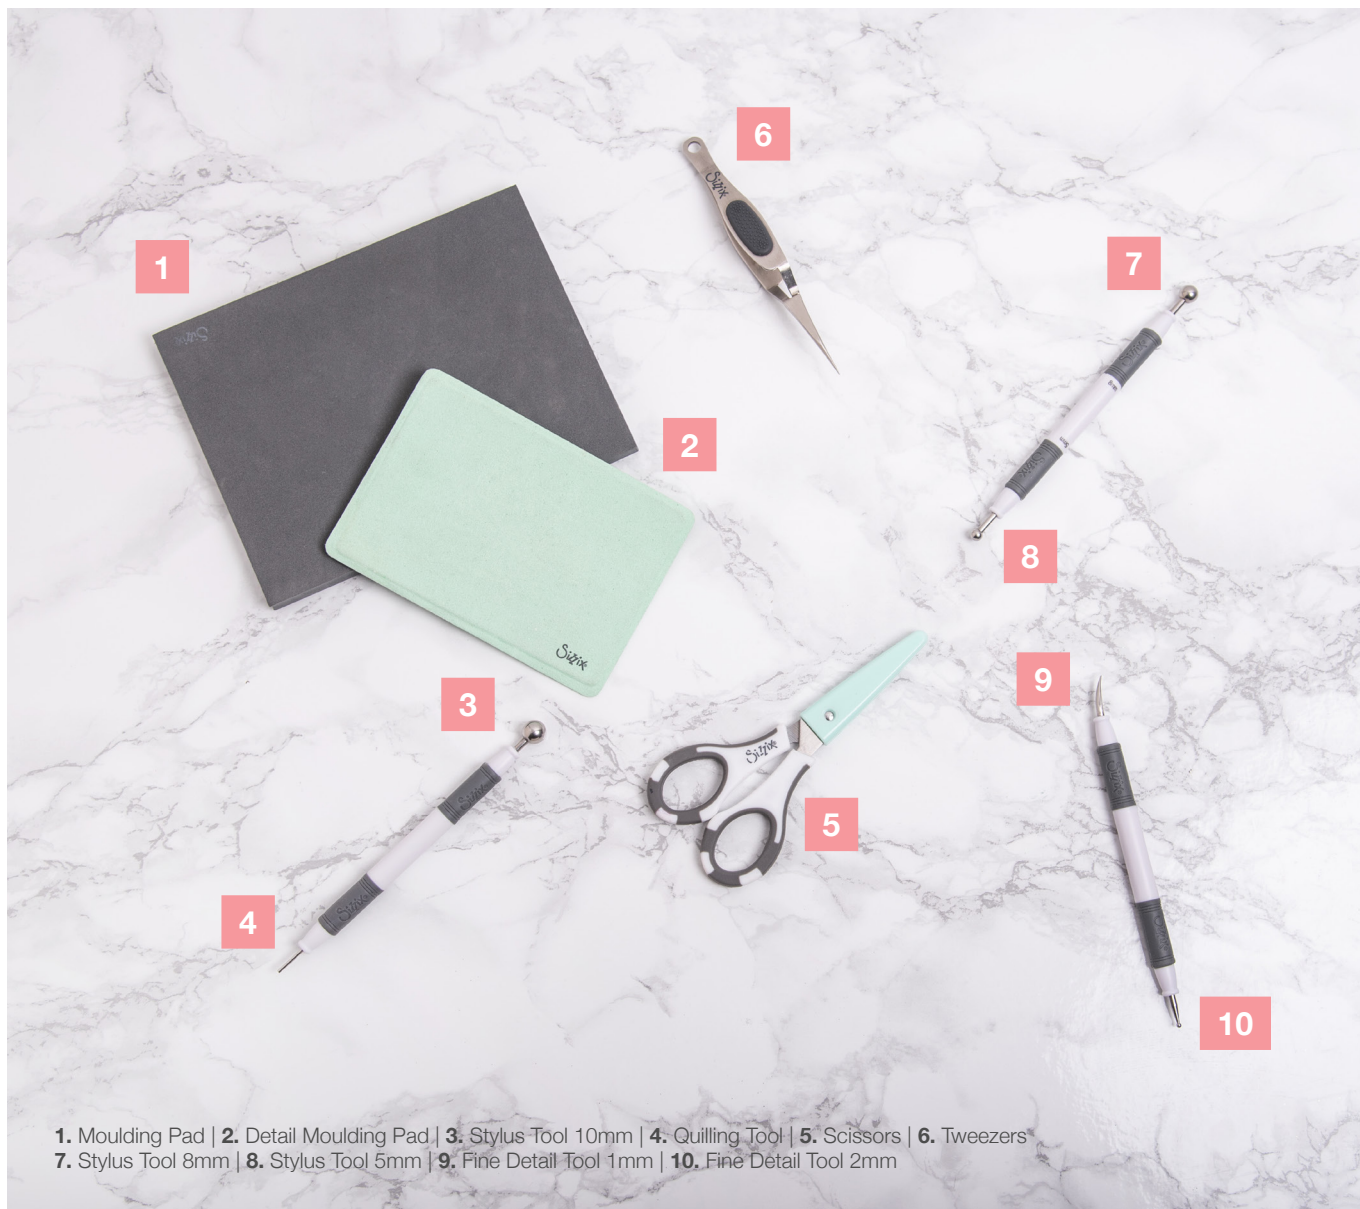

1. Moulding Pad | 2. Detail Moulding Pad | 3. Stylus Tool 10mm | 4. Quilling Tool | 5. Scissors | 6. Tweezers | 7. Stylus Tool 8mm | 8. Stylus Tool 5mm | 9. Fine Detail Tool 1mm | 10. Fine Detail Tool 2mm