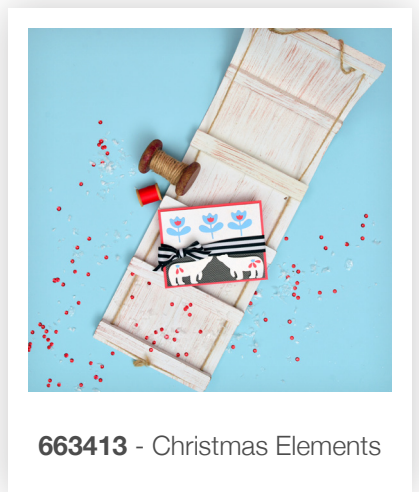

663404 2 Folk Bird

For a fresh take on a classic icon, try the Folk Bird Bigz™ Die.

This bold shape is inspired by traditional Scandi folk-art designs. It will complement a range of making styles for Christmas and throughout the year.

663460 - Polar Bear #2

663380 - Retro Deer

663413 - Christmas Elements

663425 - Winter Leaves

663408 - Doodle Alphabet

663460 1 Polar Bear #2

Set out on an arctic adventure! The Polar Bear #2 Bigz™ Die is a classic silhouette that complements a wide range of making styles.