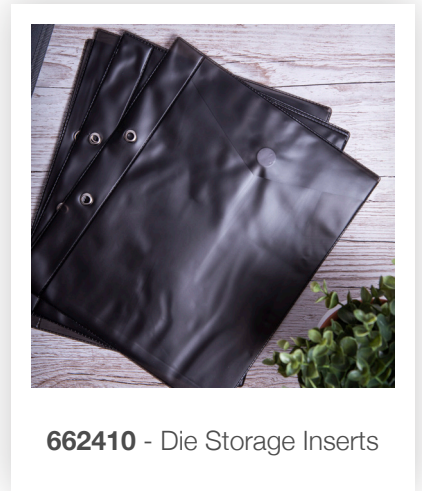

662410 - Die Storage Inserts