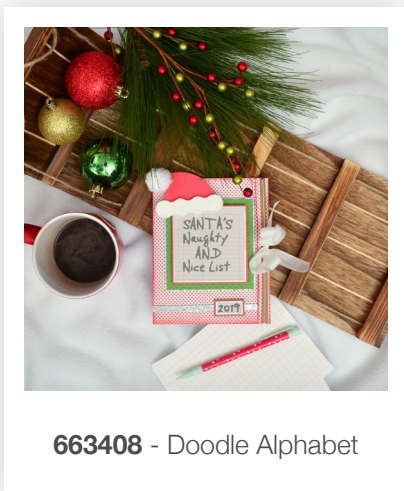

663460 - Polar Bear #2

663380 - Retro Deer

663413 - Christmas Elements

663425 - Winter Leaves

663408 - Doodle Alphabet

663460 1 Polar Bear #2

Set out on an arctic adventure! The Polar Bear #2 Bigz™ Die is a classic silhouette that complements a wide range of making styles.