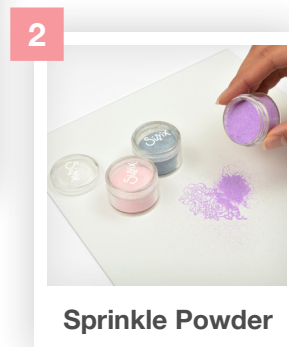

663012

Sizzix™ Making Essentials
Embossing Ink Pad

— MORE DETAILS —

Clear

AUG 19

NEW

663735

Sizzix™ Making Essentials
**Pastel Opaque
Embossing Powder**

— MORE DETAILS —

Lavender Dust, 12g

AUG 19

NEW

663736

Sizzix™ Making Essentials
**Pastel Opaque
Embossing Powder**

— MORE DETAILS —

Limoncello, 12g