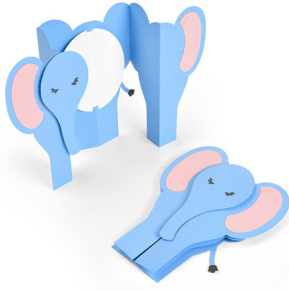

663604

Sizzix® Thinlits™ Die Set 6PK
Elephant Fold-a-Long™

DESIGNED BY
Jen Long