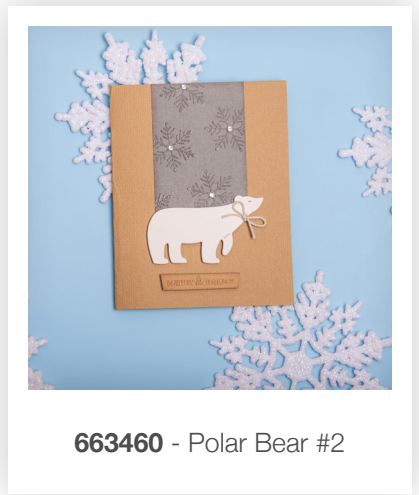

663404 2 Folk Bird

For a fresh take on a classic icon, try the Folk Bird Bigz™ Die.

This bold shape is inspired by traditional Scandi folk-art designs. It will complement a range of making styles for Christmas and throughout the year.