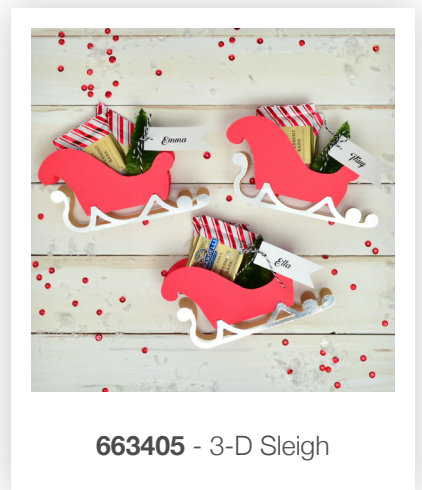

663460 - Polar Bear #2

663380 - Retro Deer

663413 - Christmas Elements

663425 - Winter Leaves

663408 - Doodle Alphabet

663460 1 Polar Bear #2

Set out on an arctic adventure! The Polar Bear #2 Bigz™ Die is a classic silhouette that complements a wide range of making styles.

Use it to make soft toys and ornaments, create appliques for winter-themed home décor and wearables, or to go with the perfect sentiment on your Christmas cards.

663411 - Intricate Baubles

663378 1 Santa & Elf

Use this simple and timeless design for all your Christmas makes!

The Santa & Elf Bigz™ Die features two favourite Christmas characters that can be customised in fabric, felt, chipboard, cardstock and more. Embellish pillows, wearables, home décor and papercrafts!