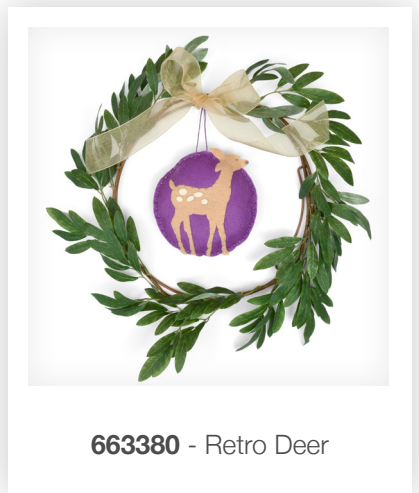

663404 2 Folk Bird

For a fresh take on a classic icon, try the Folk Bird Bigz™ Die.

This bold shape is inspired by traditional Scandi folk-art designs. It will complement a range of making styles for Christmas and throughout the year.

663460 - Polar Bear #2

663380 - Retro Deer

663413 - Christmas Elements

663425 - Winter Leaves

663408 - Doodle Alphabet

663460 1 Polar Bear #2

Set out on an arctic adventure! The Polar Bear #2 Bigz™ Die is a classic silhouette that complements a wide range of making styles.