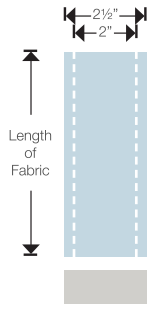

658328 **XL**

Sizzix® Bigz™ XL 25" Die
Strips

— MORE DETAILS —
2 1/2" wide