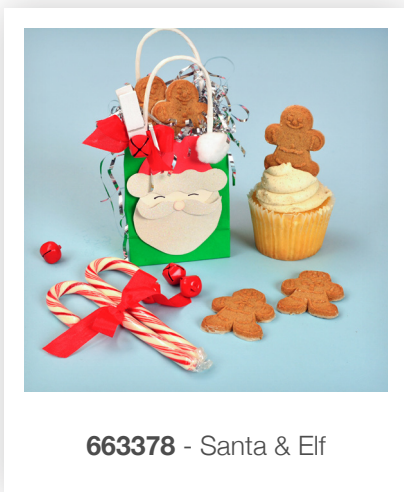

Make this season one to remember with creative ideas from Sizzix®!

AVAILABLE JULY 2019

663325 - Gingerbread House

663412 - Winter Elements

663378 - Santa & Elf

663607 ¹ Folk Art Elements

Express yourself with these folk-art inspired designs! The Folk Art Elements Thinlits™ Die Set includes corners, labels and accent pieces that are perfect for seasonal cards and decorations, or to brighten up papercrafts any time of year.