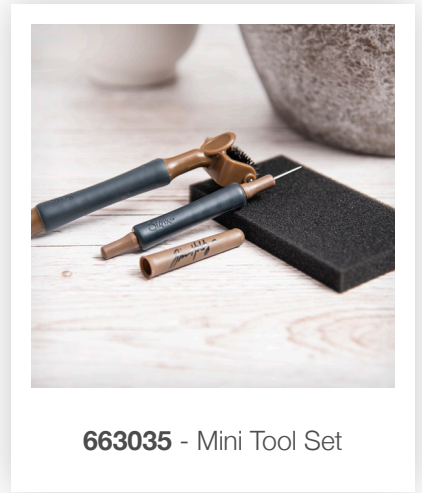

Sizzix™ Tools & Accessories

Die Storage Solution

Sizzix™

Sizzix™ Tools & Accessories

Die Storage Inserts

Sizzix™ Die Storage Inserts are the perfect accompaniment to the storage case. The translucent grey inserts allow the dies to be easily viewed and has a hook and loop fastener to keep dies safe inside. The pack includes 5 inserts: 2 x A4 sleeves with A4 pockets and 3 x A4 sleeves with 2 x A5 pockets per insert, perfect for organising dies.