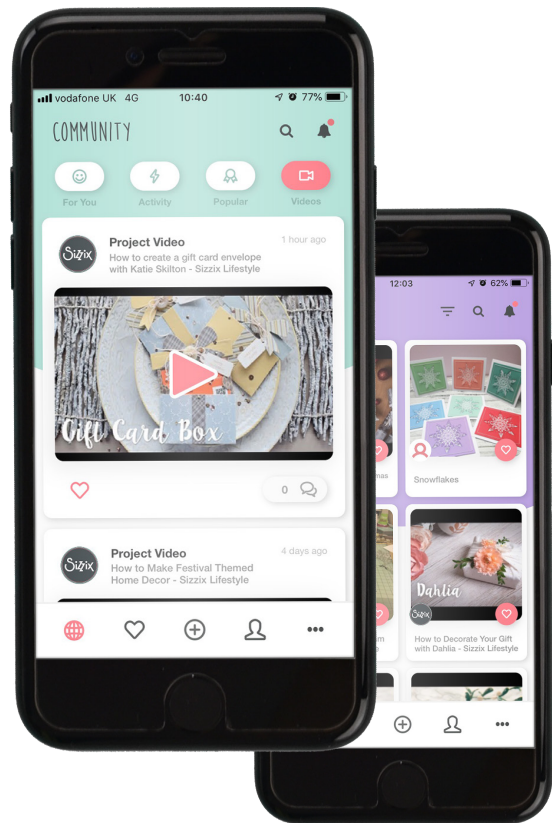

Don't Miss This Interactive Experience from Sizzix®

With the Sizzix mobile app, your consumers can share, learn and interact with one another, all from the palm of their hand.

The app, which is available for both iOS and Android phones and tablets, allows consumers to participate in the Sizzix community through a personalised, interactive experience. App users can share photos of their makes, follow favourite makers, and like, comment and save submissions by others. They can also post questions, share helpful tips and tricks and earn achievement badges for their activity in the app.

One of the app's most convenient features is the barcode scanner. Users can scan the barcode on Sizzix products and get instant access to inspirational content including project ideas, videos, how-tos and other community content. When a customer sees a product in your shop, they'll be able to scan it with their mobile and discover a whole collection of creative ideas for how to use it. It's a great tool that will help customers make purchasing decisions.

App users can also access a complete list of Sizzix stockists in their area, so that it's even easier than ever for them to find you in order to purchase dies, tools and accessories.

Here's a complete look at everything consumers can do with the app:

- Browse for inspiration, instructions, products and supplies lists
- Watch hundreds of how-to videos featuring Sizzix products
- Upload photos of their own makes, with fun filter options included
- Like and comment on photo uploads from other users, and save their favourites
- Follow favourite makers to stay up to date
- Read and share tips for all kinds of making
- Earn achievement badges for activity in the app, such as commenting and sharing photos
- Scan barcodes on Sizzix products to find inspirational ideas
- Find stockists in their area where they can purchase Sizzix dies, accessories and tools

Right now, the Sizzix app is available in the UK, EU and rest of world regions with launches in The Americas planned for the future.