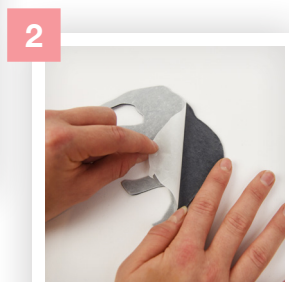

1m x 1m

1

Iron On Matte Side

2

Die-Cut & Peel Off

3

Iron On Project

663053