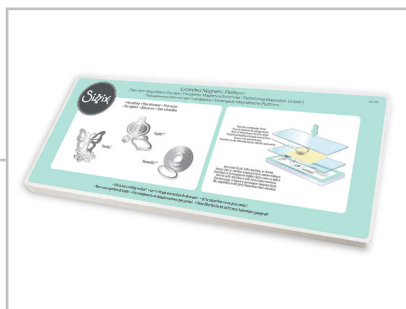

— MORE DETAILS —

For Wafer-Thin Dies

655120 | 655121

| **662111**

Selected Sizzix®
Thinlits™ dies will not
only cut, but also
emboss designs
too. When used with
the Silicone Rubber
and Impressions
Pad, you can turn
selected Thinlits™
dies into intricate
detailed designs with
extra dimension!
These two items are
also now available
together in the
Emboss & Transfer
set.

656499

Sizzix® Accessory
Magnetic Platform
 — MORE DETAILS —
 Standard, For Wafer-Thin Dies

656780

Sizzix® Accessory
Magnetic Platform
 — MORE DETAILS —
 Extended, For Wafer-Thin Dies

656499 | 656780

These Magnetic Platforms securely hold single or multiple Thinlits™ or Framelits™ wafer-thin dies in place whilst cutting.