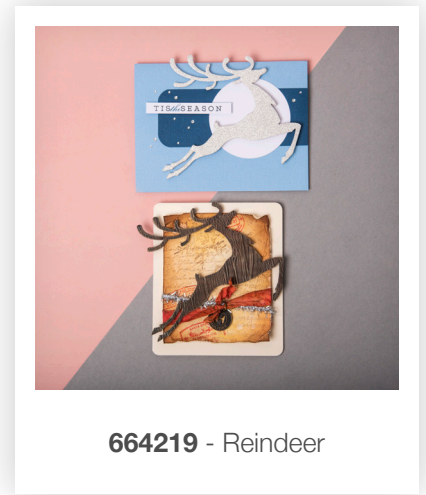

664219 - Reindeer