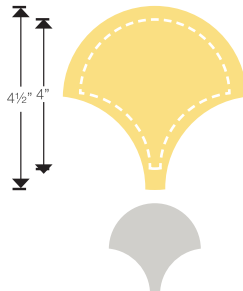

659834

Sizzix® Bigz™ Die
Hexagons

— MORE DETAILS —
1 1/4" Sides

659840

Sizzix® Bigz™ Die
Tumbler

— MORE DETAILS —
4" Finished
(4 1/2" Unfinished)

659813

Sizzix® Bigz™ Die
Clamshell