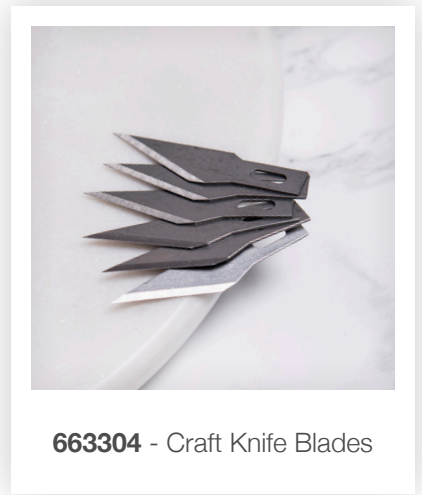

662354 - Glue Sticks

663005 ² Glue Gun Accessories

The Glue Gun Accessory kit is the ultimate companion to the Glue Gun.

Designed with the maker in mind, the kit includes a non-stick silicone mat that transforms any surface into a glue friendly area, allowing cool glue to be easily removed. Also included in this kit are caps to protect fingers and a pokey tool and spatula allowing for the spreading or pressing of glue onto surfaces, to avoid direct contact.

Sizzix™

Sizzix™ Tools & Accessories

Glue Gun Sticks

Hot melt glue sticks are compatible for use with the Sizzix™ Glue Gun and Glue Gun Stand. They are available in a pack of 12 and are 10cm long & 7mm in diameter.

Sizzix™ Tools & Accessories

Glue Gun Stand

Protect your work surfaces with our compact Sizzix™ Glue Gun Stand. The foldaway design makes it portable and easy to carry and gives you the ability to create a glue gun friendly surface anywhere. The stand itself can hold 4 x 10cm long & 7mm diameter glue gun sticks, so there is always a glue supply nearby. The stand includes a heat resistant mat that protects the surface when using. It is simple to remove and easy to clean when the glue is cold.