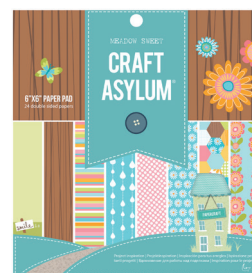

SX - 480012

Sizzix® Craft Asylum®
Embellishment
Best Friends

— MORE DETAILS —

Set of 37pcs

SX - 480128

Sizzix® Craft Asylum®
Paper Pad
Meadow Sweet

— MORE DETAILS —

12" x 12"

SX - 480289

Sizzix® Craft Asylum®
Paper Pad
Meadow Sweet

— MORE DETAILS —

6" x 6"

SX - 480296

Sizzix® Craft Asylum®
Paper Pad
Home Sweet Home

— MORE DETAILS —

6" x 6"