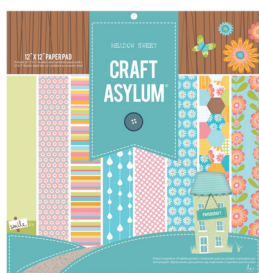

SX - 480012

Sizzix® Craft Asylum®
Embellishment
Best Friends

— MORE DETAILS —

Set of 37pcs

SX - 480128

Sizzix® Craft Asylum®
Paper Pad
Meadow Sweet

— MORE DETAILS —

12" x 12"