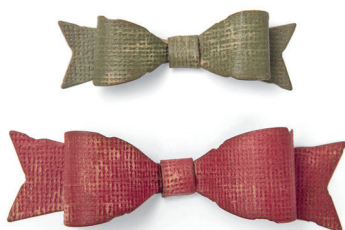

SX - 662415

Sizzix® Thinlits® Die Set 4PK
Fold-up Bows

— DESIGNED BY —

Tim Holtz®