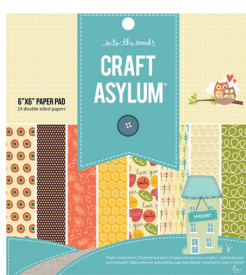

SX - 480012

Sizzix® Craft Asylum®
Embellishment
Best Friends

— MORE DETAILS —

Set of 37pcs

SX - 480128

Sizzix® Craft Asylum®
Paper Pad
Meadow Sweet

— MORE DETAILS —

12" x 12"

SX - 480289

Sizzix® Craft Asylum®
Paper Pad
Meadow Sweet

— MORE DETAILS —

6" x 6"

SX - 480296

Sizzix® Craft Asylum®
Paper Pad
Home Sweet Home

— MORE DETAILS —

6" x 6"