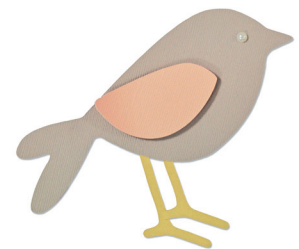

SX - 660873

Sizzix® Bigz™ Die
Garden Bird

DESIGNED BY
Debi Potter