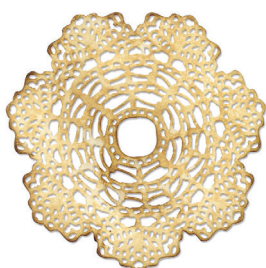

Sizzix® Thinlits® Die
Madeline

DESIGNED BY
Prima Marketing Inc.

SX - 661377

Sizzix® Thinlits® Die
Natural Love

DESIGNED BY
Sizzix®

SX - 661497

Sizzix® Thinlits® Die
Doily

DESIGNED BY
Tim Holtz®